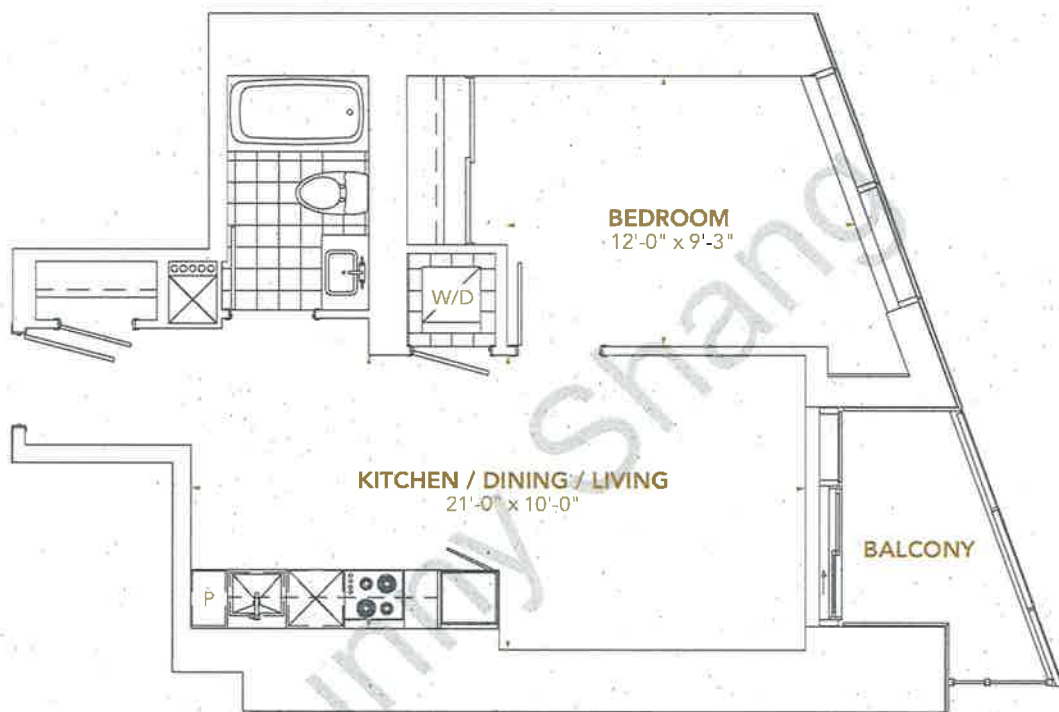

SKYTOWER
PINNACLE ONE YONGE
TORONTO

1 BEDROOM

RESIDENCE

11

SUITE AREA: 550 SQ.FT.

BALCONY AREA: 45 SQ.FT.

TOTAL AREA: 595 SQ.FT.