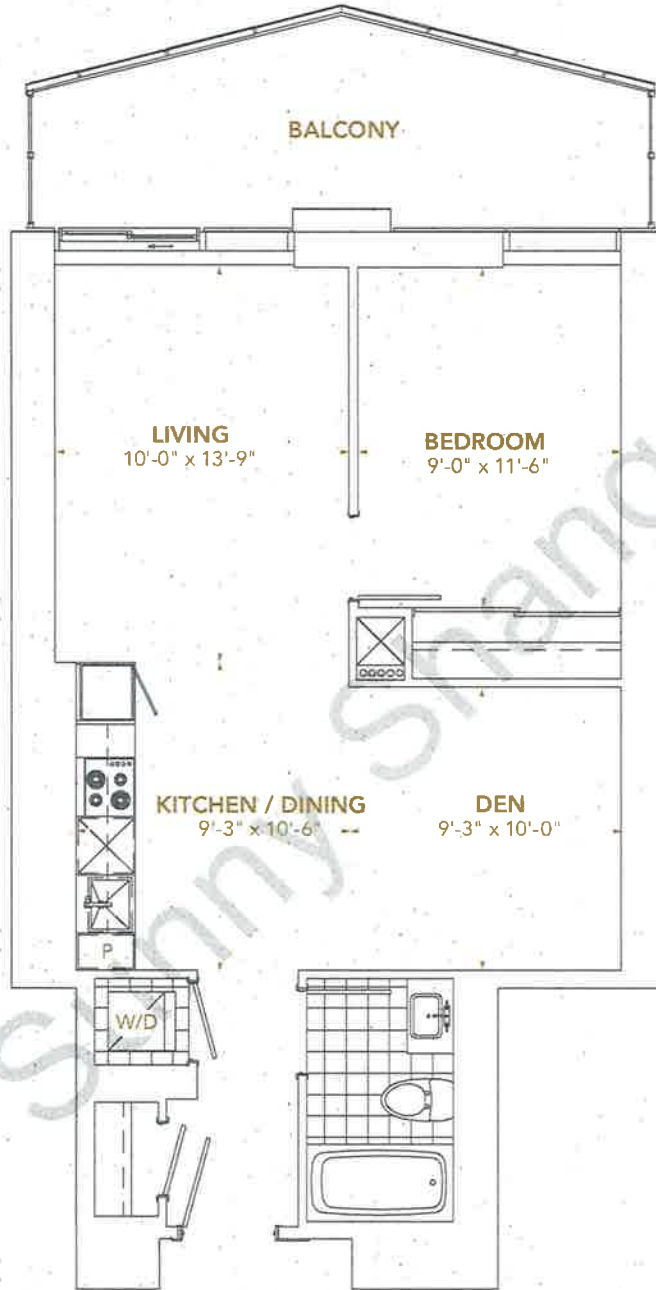

TOTAL AREA: 570 SQ.FT.

Floors 27-67

All areas and stated room dimensions are approximate. Sizes and specifications are subject to change without notice. Actual living area, window location, and balcony/terraces may vary from floor stated areas. E.&O.E.

SKYTOWER
PINNACLE ONE YONGE
TORONTO

2 BEDROOM + DEN
RESIDENCE

08

SUITE AREA: 995 SQ.FT.
BALCONY AREA: 30 SQ.FT.

TOTAL AREA: 1,025 SQ.FT.

Floors 27-67

All areas and stated room dimensions are approximate. Sizes and specifications are subject to change without notice. Actual living area, window location, and balcony/terraces may vary from floor stated areas. E.&O.E.

SKYTOWER
PINNACLE ONE YONGE
TORONTO

**1 BEDROOM + DEN
RESIDENCE**

09

SUITE AREA: 680 SQ. FT.
BALCONY AREA: 130 SQ. FT.

TOTAL AREA: 810 SQ. FT.

Floors 27-67

All areas and stated room dimensions are approximate. Sizes and specifications are subject to change without notice. Actual living area, window location, and balcony/terraces may vary from floor stated areas. E.&O.E.