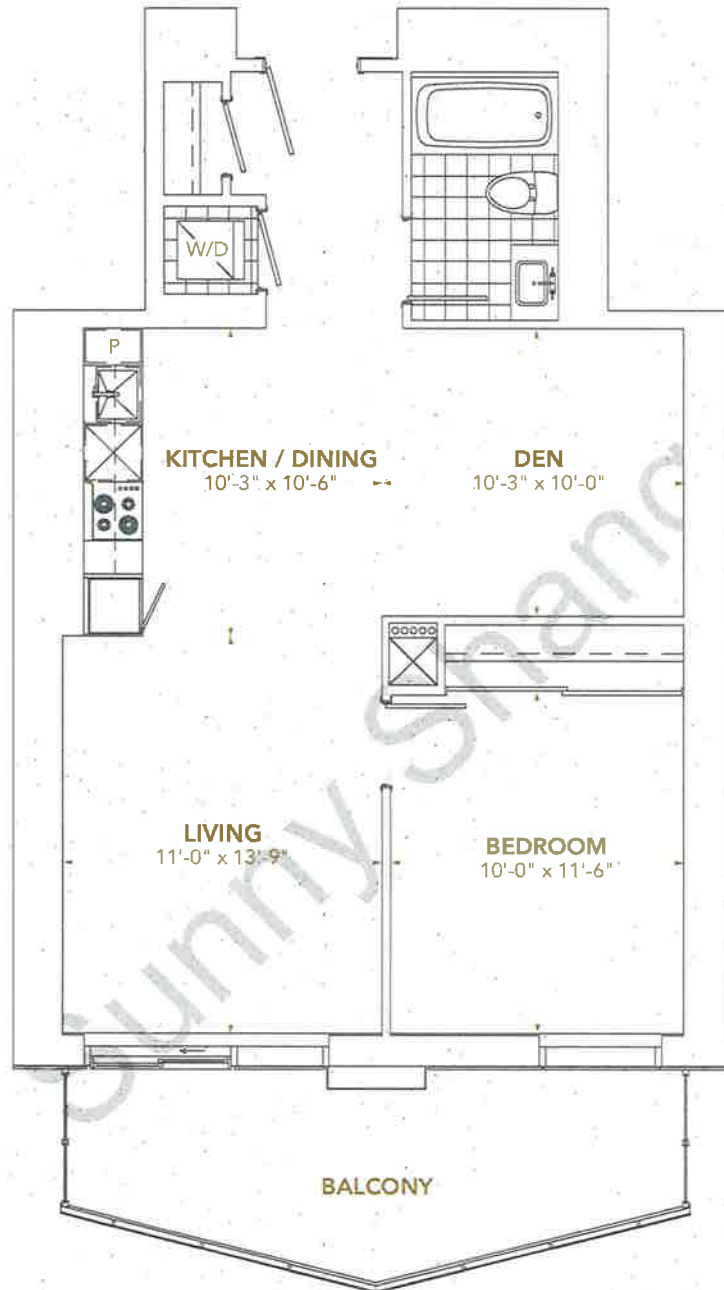

All areas and stated room dimensions are approximate. Sizes and specifications are subject to change without notice. Actual living area, window location, and balcony/terraces may vary from floor stated areas. E.&O.E.

SKYTOWER
PINNACLE ONE YONGE
TORONTO

**2 BEDROOM + DEN
RESIDENCE**

02

SUITE AREA: 995 SQ.FT.
BALCONY AREA: 30 SQ.FT.

TOTAL AREA: 1,025 SQ.FT.

Floors 27-67

All areas and stated room dimensions are approximate. Sizes and specifications are subject to change without notice.
Actual living area, window location, and balcony/terraces may vary from floor stated areas. E.&O.E.

SKYTOWER
PINNACLE ONE YONGE
TORONTO

**1 BEDROOM + DEN
RESIDENCE**

03

SUITE AREA: 740 SQ.FT.
BALCONY AREA: 130 SQ.FT.

TOTAL AREA: 870 SQ.FT.

Floors 27-67

All areas and stated room dimensions are approximate. Sizes and specifications are subject to change without notice. Actual living area, window location, and balcony/terraces may vary from floor stated areas. E.&O.E.

SKYTOWER
PINNACLE ONE YONGE
TORONTO

**2 BEDROOM + DEN
RESIDENCE**

04

SUITE AREA: 985 SQ.FT.
BALCONY AREA: 30 SQ.FT.

TOTAL AREA: 1,015 SQ.FT.

Floors 27-67

All areas and stated room dimensions are approximate. Sizes and specifications are subject to change without notice. Actual living area, window location, and balcony/terraces may vary from floor stated areas. E.&O.E.