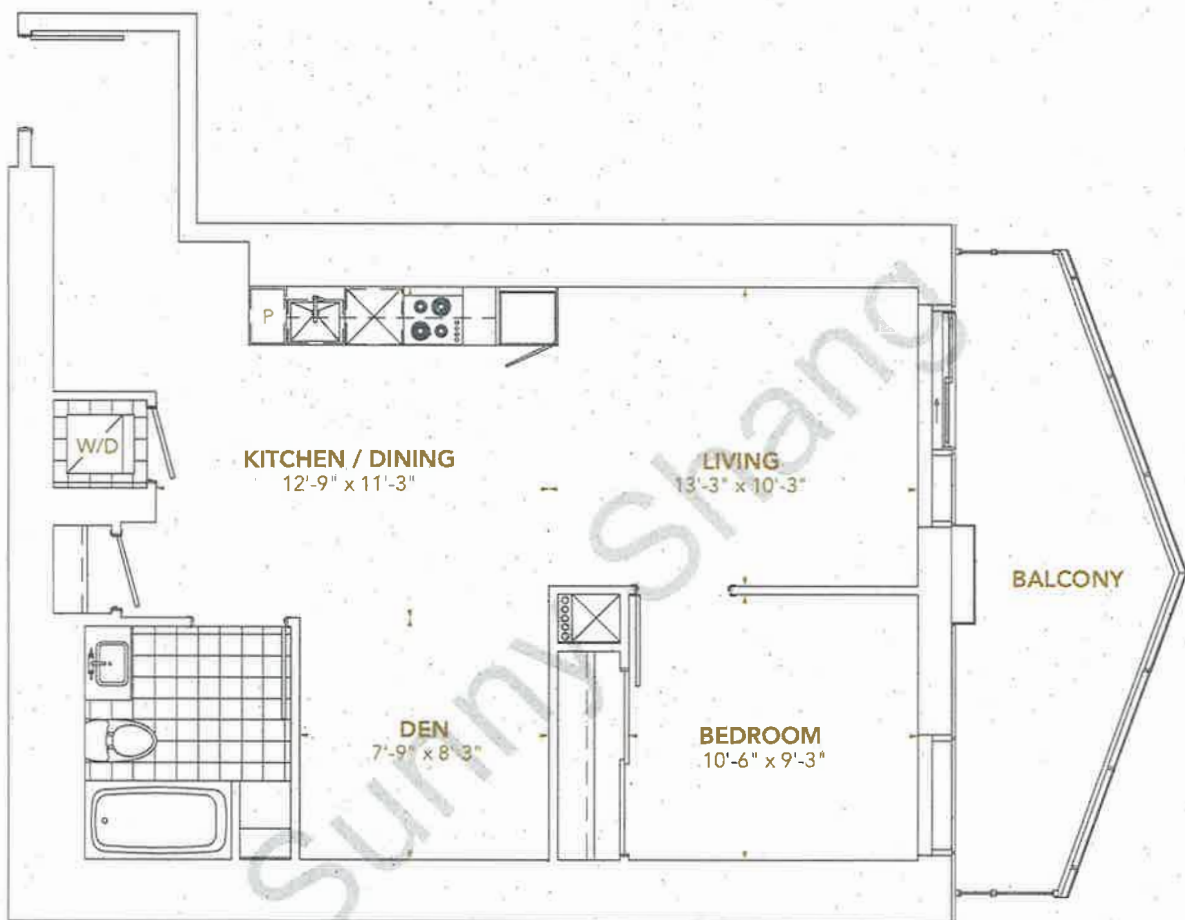

SKYTOWER
PINNACLE ONE YONGE
TORONTO

**1 BEDROOM + DEN
RESIDENCE**

12

**SUITE AREA: 780 SQ. FT.
BALCONY AREA: 125 SQ. FT.**

TOTAL AREA: 905 SQ. FT.