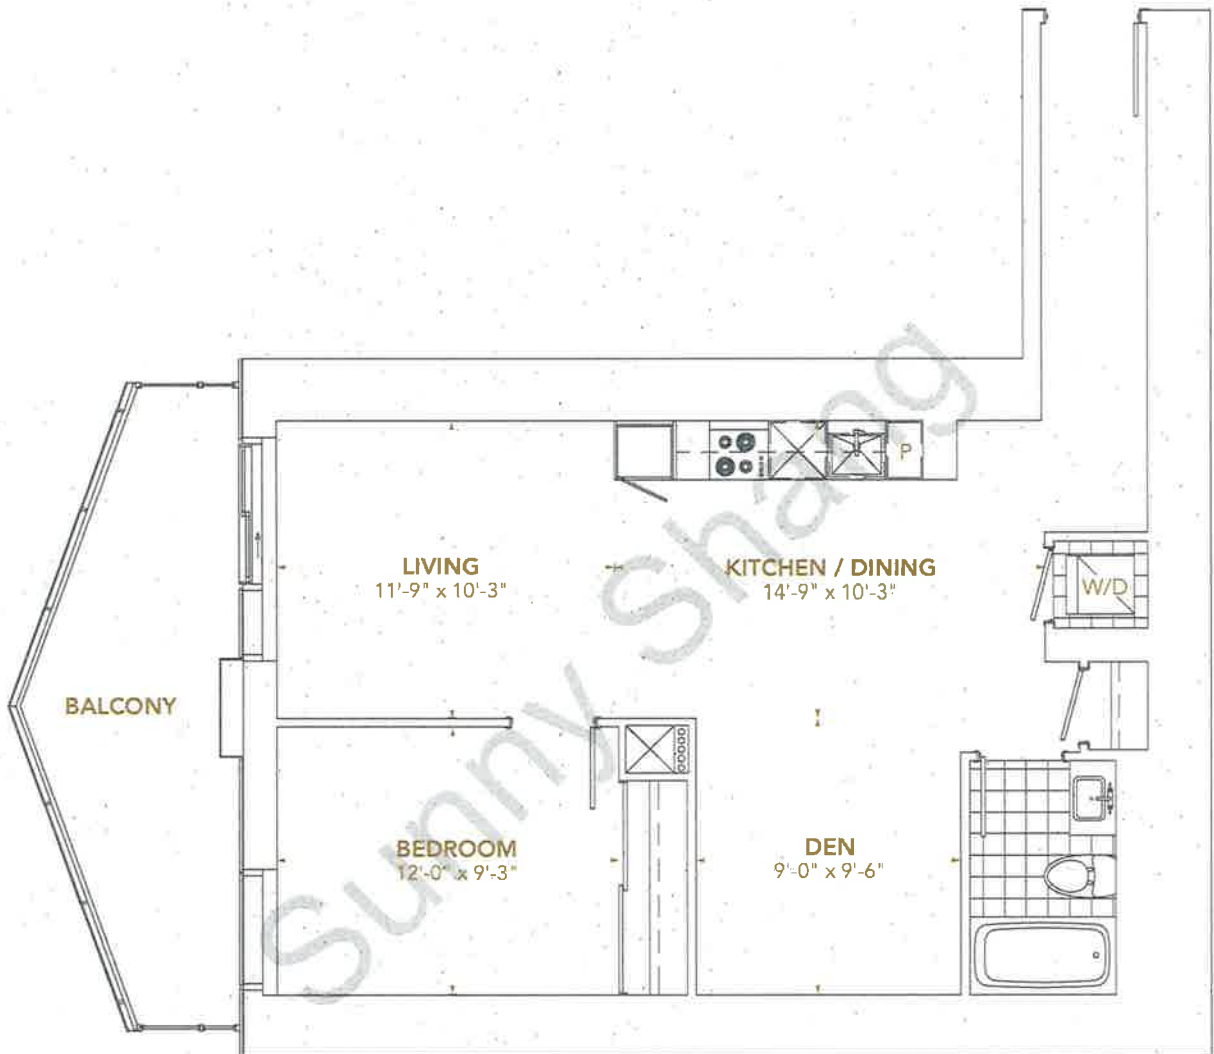

SKYTOWER
PINNACLE ONE YONGE
TORONTO

**2 BEDROOM + DEN
RESIDENCE**

04

SUITE AREA: 985 SQ.FT.
BALCONY AREA: 30 SQ.FT.

TOTAL AREA: 1,015 SQ.FT.

Floors 27-67

All areas and stated room dimensions are approximate. Sizes and specifications are subject to change without notice. Actual living area, window location, and balcony/terraces may vary from floor stated areas. E.&O.E.

SKYTOWER
PINNACLE ONE YONGE
TORONTO

**1 BEDROOM + DEN
RESIDENCE**

05

SUITE AREA: 655 SQ. FT.
BALCONY AREA: 50 SQ. FT.

TOTAL AREA: 705 SQ. FT.

Floors 27-67

All areas and stated room dimensions are approximate. Sizes and specifications are subject to change without notice. Actual living area, window location, and balcony/terraces may vary from floor stated areas. E & O, E.

SKYTOWER
PINNACLE ONE YONGE
TORONTO

**1 BEDROOM + DEN
RESIDENCE**

06

SUITE AREA: 790 SQ.FT.
BALCONY AREA: 125 SQ.FT.

TOTAL AREA: 915 SQ.FT.

Floors 27-67

All areas and stated room dimensions are approximate. Sizes and specifications are subject to change without notice. Actual living area, window location, and balcony/terraces may vary from floor stated areas. E & O.E.