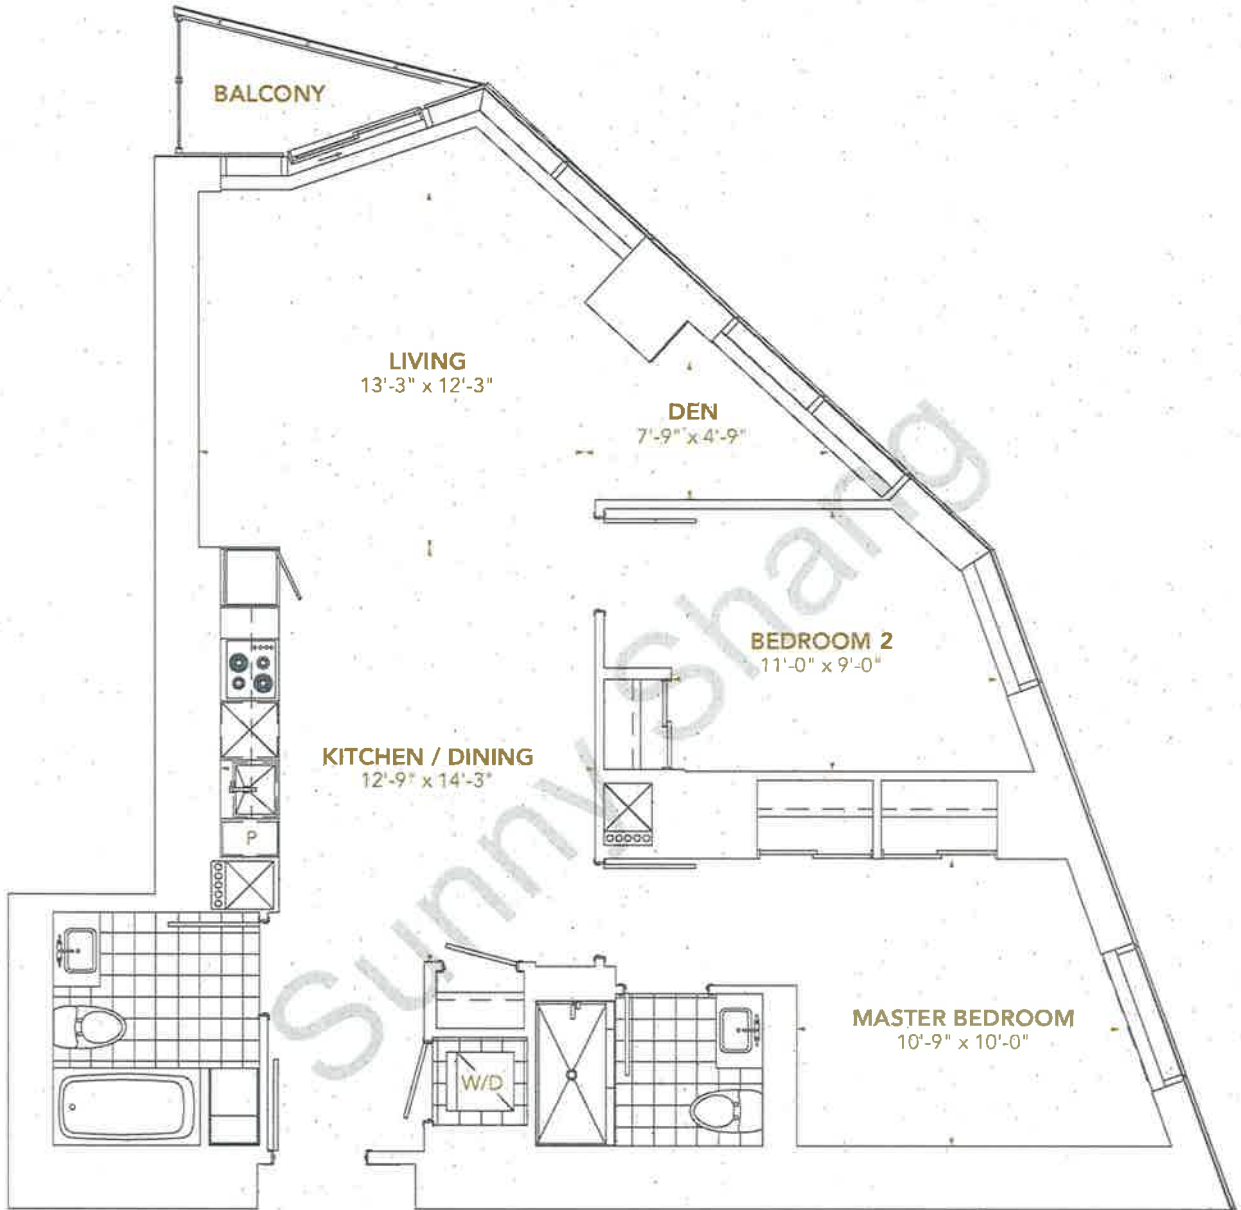

SKYTOWER
PINNACLE ONE YONGE
TORONTO

**2 BEDROOM + DEN
RESIDENCE**

10

SUITE AREA: 1,035 SQ.FT.
BALCONY AREA: 30 SQ.FT.

TOTAL AREA: 1,065 SQ.FT.