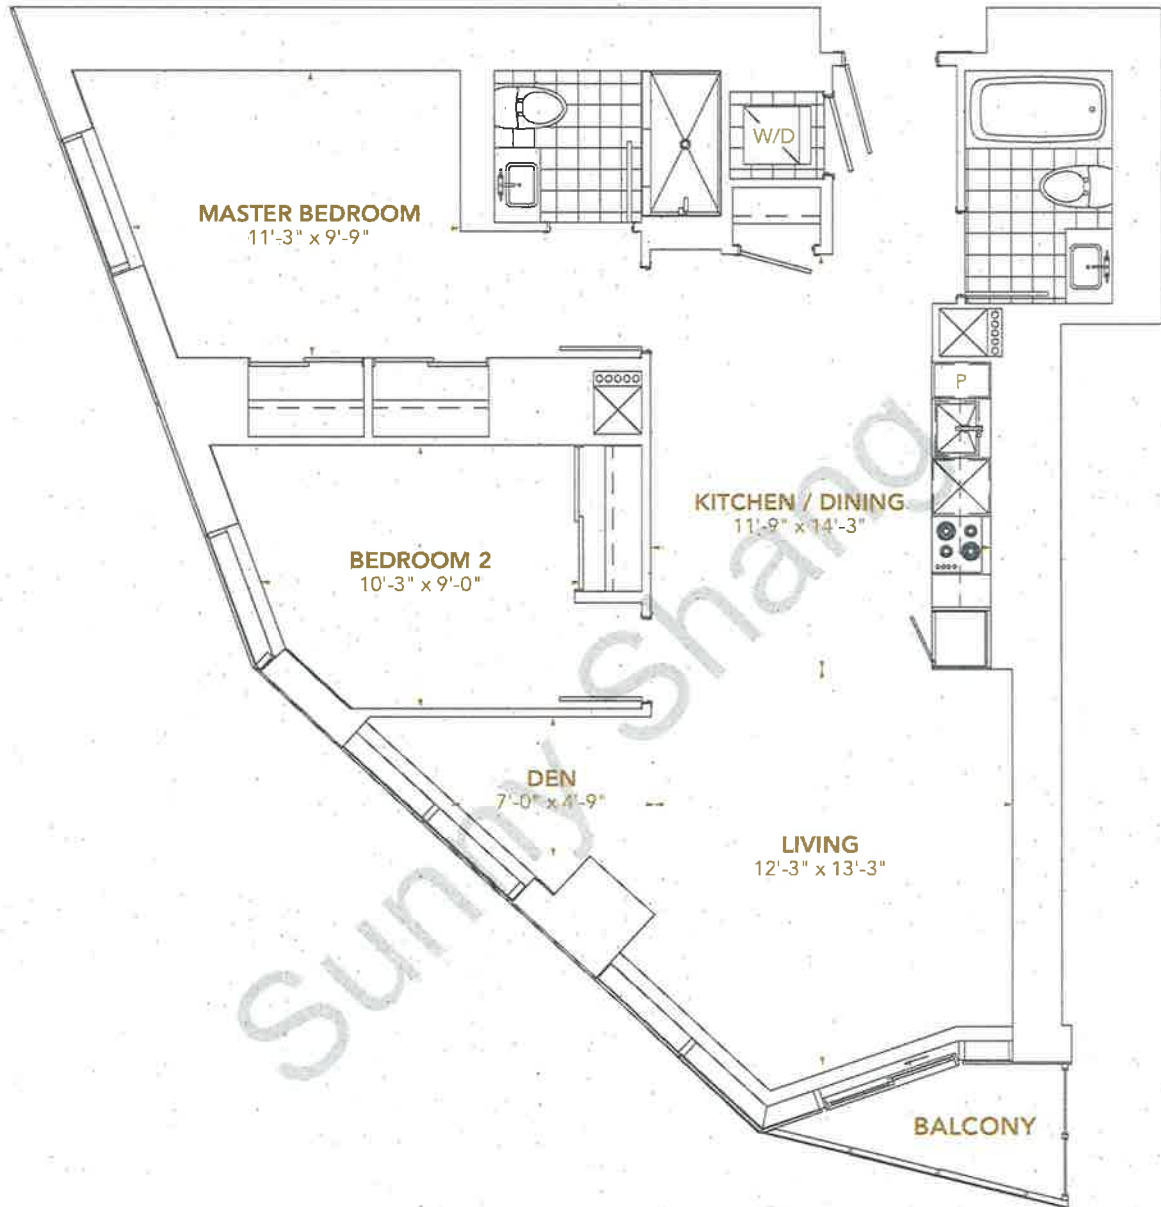

SKYTOWER
PINNACLE ONE YONGE
TORONTO

**2 BEDROOM + DEN
RESIDENCE**

02

SUITE AREA: 995 SQ.FT.
BALCONY AREA: 30 SQ.FT.

TOTAL AREA: 1,025 SQ.FT.

Floors 27-67

All areas and stated room dimensions are approximate. Sizes and specifications are subject to change without notice.
Actual living area, window location, and balcony/terraces may vary from floor stated areas. E.&O.E.

SKYTOWER
PINNACLE ONE YONGE
TORONTO

**1 BEDROOM + DEN
RESIDENCE**

03

SUITE AREA: 740 SQ.FT.
BALCONY AREA: 130 SQ.FT.

TOTAL AREA: 870 SQ.FT.

Floors 27-67

All areas and stated room dimensions are approximate. Sizes and specifications are subject to change without notice. Actual living area, window location, and balcony/terraces may vary from floor stated areas. E.&O.E.

SKYTOWER
PINNACLE ONE YONGE
TORONTO

**2 BEDROOM + DEN
RESIDENCE**

04

SUITE AREA: 985 SQ.FT.
BALCONY AREA: 30 SQ.FT.

TOTAL AREA: 1,015 SQ.FT.

Floors 27-67

All areas and stated room dimensions are approximate. Sizes and specifications are subject to change without notice. Actual living area, window location, and balcony/terraces may vary from floor stated areas. E.&O.E.