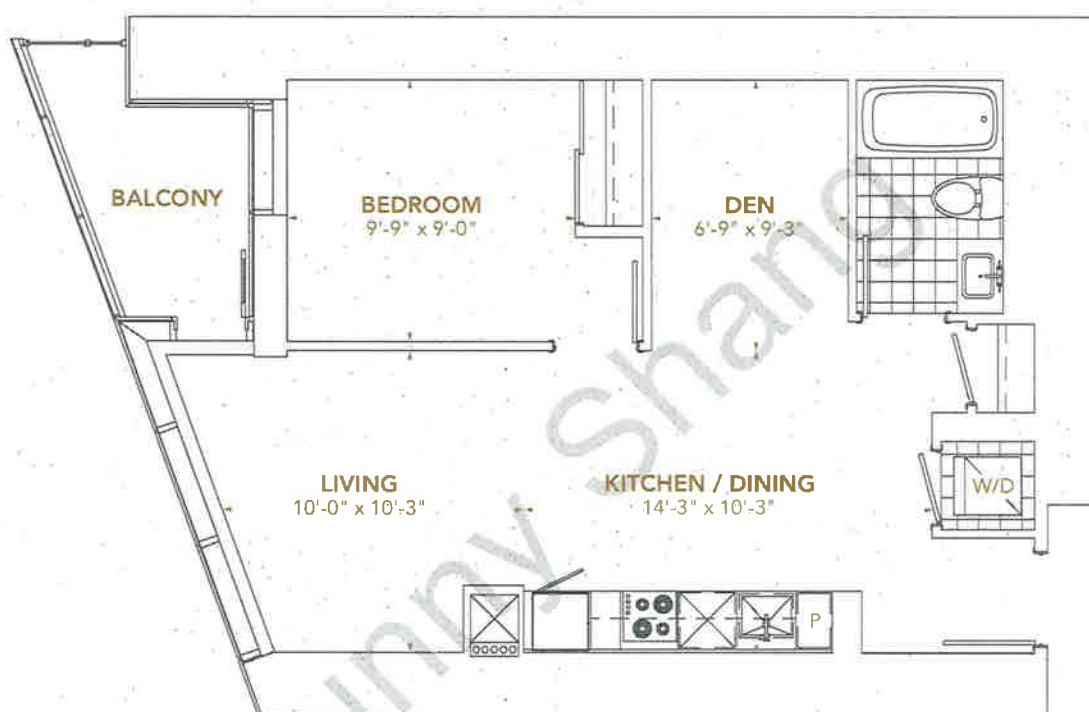

SKYTOWER
PINNACLE ONE YONGE
TORONTO

**1 BEDROOM + DEN
RESIDENCE**

03

SUITE AREA: 740 SQ.FT.
BALCONY AREA: 130 SQ.FT.

TOTAL AREA: 870 SQ.FT.

Floors 27-67

All areas and stated room dimensions are approximate. Sizes and specifications are subject to change without notice. Actual living area, window location, and balcony/terraces may vary from floor stated areas. E.&O.E.

SKYTOWER
PINNACLE ONE YONGE
TORONTO

**2 BEDROOM + DEN
RESIDENCE**

04

SUITE AREA: 985 SQ.FT.
BALCONY AREA: 30 SQ.FT.

TOTAL AREA: 1,015 SQ.FT.

Floors 27-67

All areas and stated room dimensions are approximate. Sizes and specifications are subject to change without notice. Actual living area, window location, and balcony/terraces may vary from floor stated areas. E.&O.E.

SKYTOWER
PINNACLE ONE YONGE
TORONTO

**1 BEDROOM + DEN
RESIDENCE**

05

SUITE AREA: 655 SQ. FT.
BALCONY AREA: 50 SQ. FT.

TOTAL AREA: 705 SQ. FT.

Floors 27-67

All areas and stated room dimensions are approximate. Sizes and specifications are subject to change without notice. Actual living area, window location, and balcony/terraces may vary from floor stated areas. E & O, E.