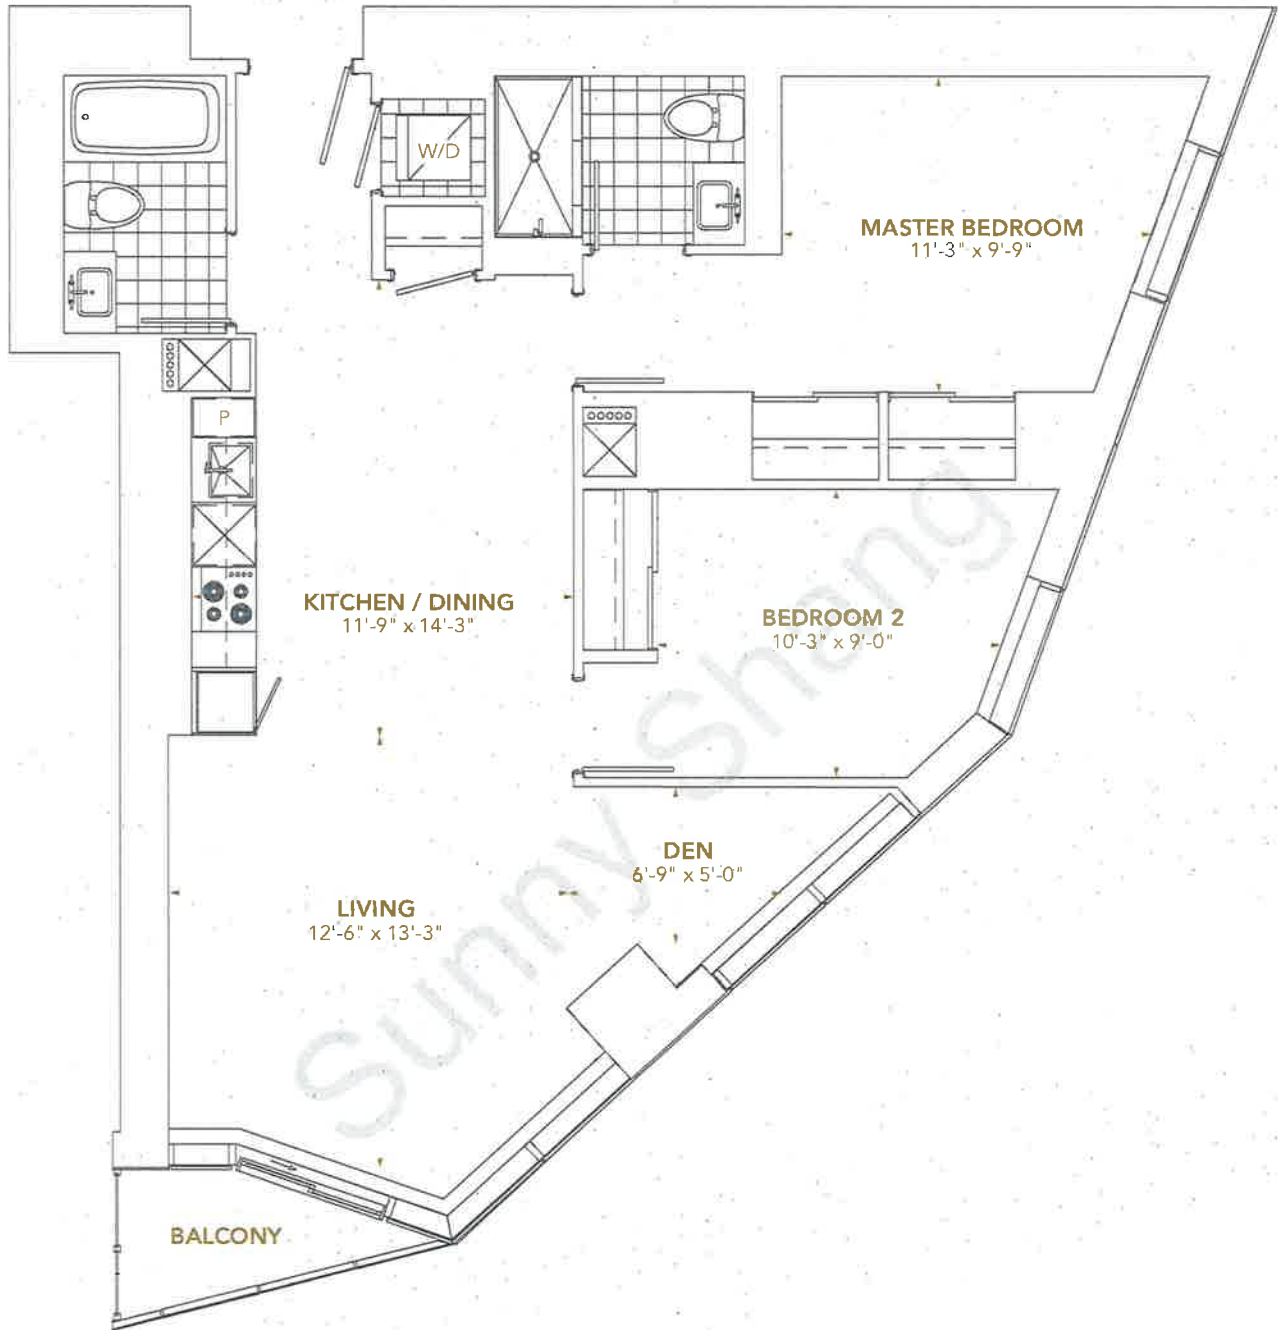

SKYTOWER
PINNACLE ONE YONGE
TORONTO

1 BEDROOM

RESIDENCE

01

SUITE AREA: 540 SQ.FT.

BALCONY AREA: 50 SQ.FT.

TOTAL AREA: 590 SQ.FT.

Floors 27-67

All areas and stated room dimensions are approximate. Sizes and specifications are subject to change without notice. Actual living area, window location, and balcony/terraces may vary from floor stated areas. E.&O.E.

SKYTOWER
PINNACLE ONE YONGE
TORONTO

**2 BEDROOM + DEN
RESIDENCE**

02

SUITE AREA: 995 SQ.FT.
BALCONY AREA: 30 SQ.FT.

TOTAL AREA: 1,025 SQ.FT.

Floors 27-67

All areas and stated room dimensions are approximate. Sizes and specifications are subject to change without notice.
Actual living area, window location, and balcony/terraces may vary from floor stated areas. E.&O.E.

SKYTOWER
PINNACLE ONE YONGE
TORONTO

**1 BEDROOM + DEN
RESIDENCE**

03

SUITE AREA: 740 SQ.FT.
BALCONY AREA: 130 SQ.FT.

TOTAL AREA: 870 SQ.FT.

Floors 27-67

All areas and stated room dimensions are approximate. Sizes and specifications are subject to change without notice. Actual living area, window location, and balcony/terraces may vary from floor stated areas. E.&O.E.