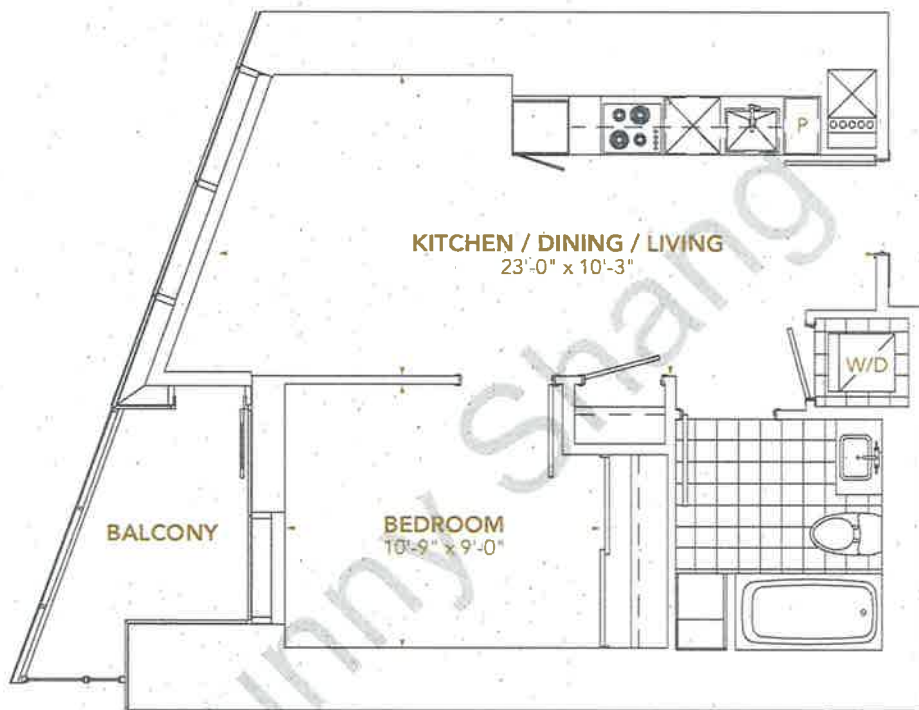

SKYTOWER
PINNACLE ONE YONGE
TORONTO

**1 BEDROOM + DEN
RESIDENCE**

06

SUITE AREA: 790 SQ.FT.
BALCONY AREA: 125 SQ.FT.

TOTAL AREA: 915 SQ.FT.

Floors 27-67

All areas and stated room dimensions are approximate. Sizes and specifications are subject to change without notice. Actual living area, window location, and balcony/terraces may vary from floor stated areas. E & O.E.

SKYTOWER

PINNACLE ONE YONGE

TORONTO

1 BEDROOM

RESIDENCE

07

SUITE AREA: 520 SQ.FT.

BALCONY AREA: 50 SQ.FT.