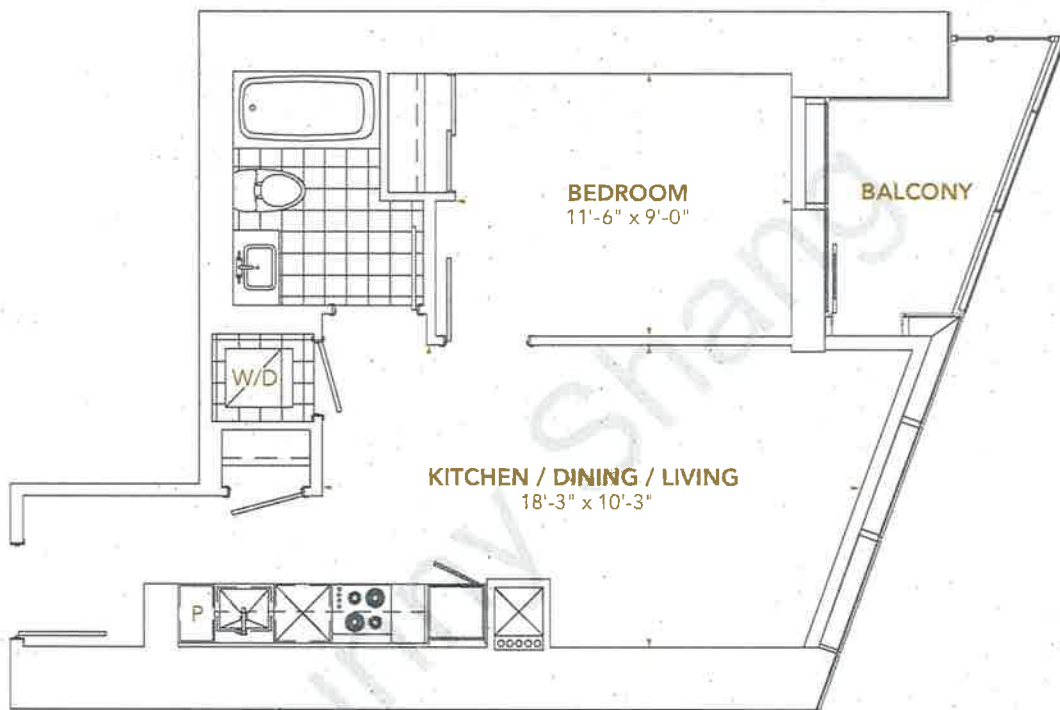

SKYTOWER
PINNACLE ONE YONGE
TORONTO

1 BEDROOM

RESIDENCE

01

SUITE AREA: 540 SQ.FT.

BALCONY AREA: 50 SQ.FT.

TOTAL AREA: 590 SQ.FT.

Floors 27-67

All areas and stated room dimensions are approximate. Sizes and specifications are subject to change without notice. Actual living area, window location, and balcony/terraces may vary from floor stated areas. E.&O.E.

SKYTOWER
PINNACLE ONE YONGE
TORONTO

**2 BEDROOM + DEN
RESIDENCE**

02

SUITE AREA: 995 SQ.FT.
BALCONY AREA: 30 SQ.FT.

TOTAL AREA: 1,025 SQ.FT.

Floors 27-67

All areas and stated room dimensions are approximate. Sizes and specifications are subject to change without notice.
Actual living area, window location, and balcony/terraces may vary from floor stated areas. E.&O.E.