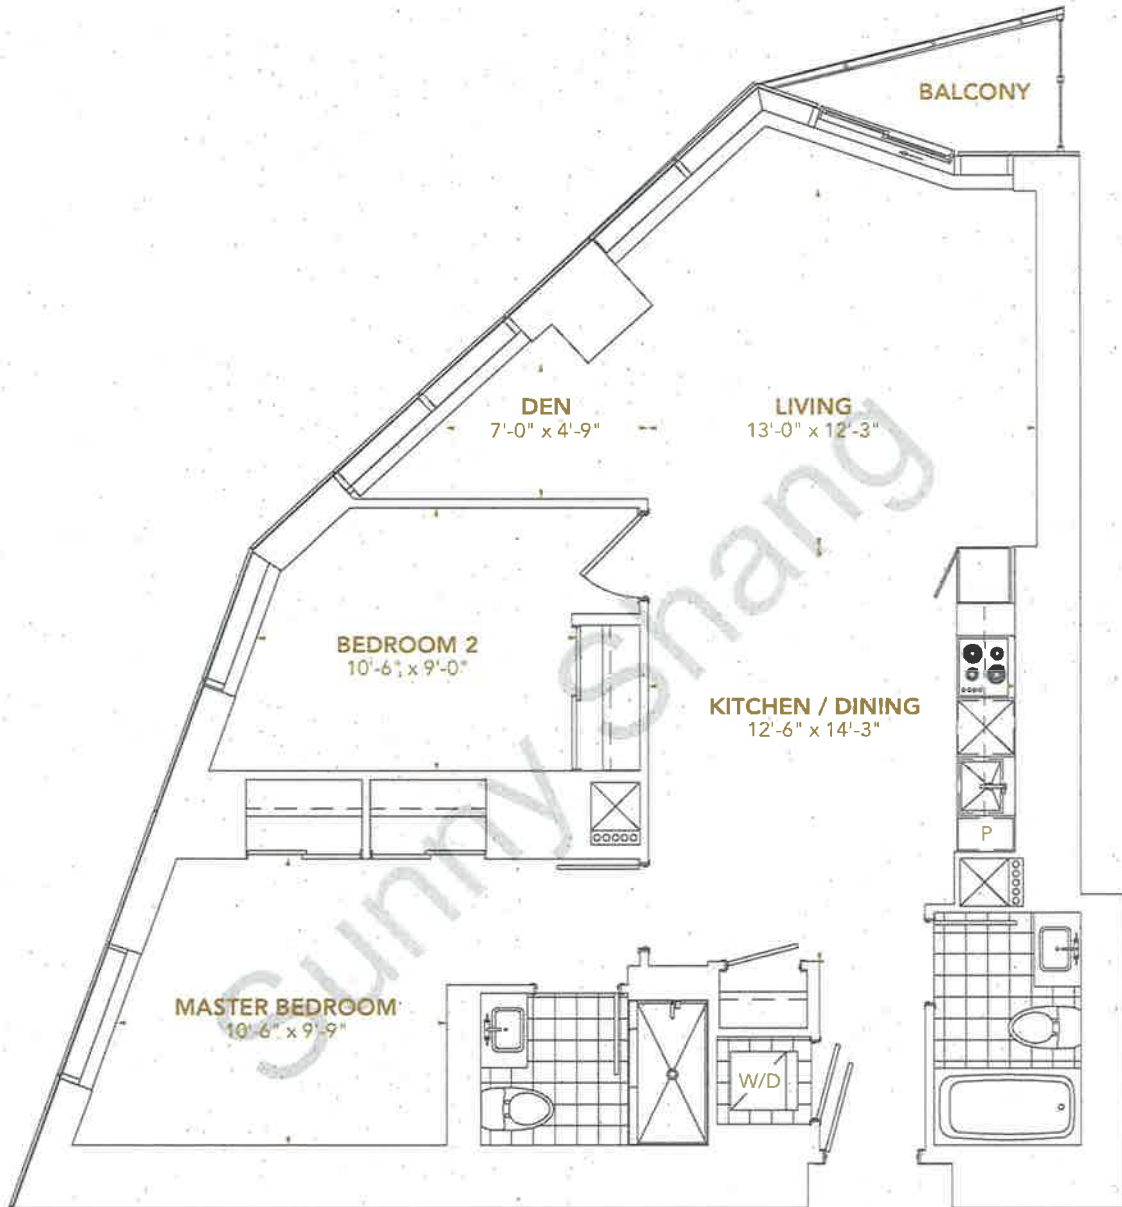

SKYTOWER

PINNACLE ONE YONGE

TORONTO

1 BEDROOM

RESIDENCE

07

SUITE AREA: 520 SQ.FT.

BALCONY AREA: 50 SQ.FT.

TOTAL AREA: 570 SQ.FT.

Floors 27-67

All areas and stated room dimensions are approximate. Sizes and specifications are subject to change without notice. Actual living area, window location, and balcony/terraces may vary from floor stated areas. E.&O.E.

SKYTOWER
PINNACLE ONE YONGE
TORONTO

2 BEDROOM + DEN
RESIDENCE

08

SUITE AREA: 995 SQ.FT.
BALCONY AREA: 30 SQ.FT.

TOTAL AREA: 1,025 SQ.FT.

Floors 27-67

All areas and stated room dimensions are approximate. Sizes and specifications are subject to change without notice. Actual living area, window location, and balcony/terraces may vary from floor stated areas. E.&O.E.