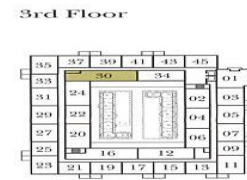

The Courtyard Cathedraltown

S TWO BEDROOM + DEN
with two bathrooms
1,133 sf plus juliet balcony

U TWO BEDROOM + DEN
with two bathrooms
1,253 sf plus juliet balcony

Suite 216, 316, PH16

Suite 230, 330, PH 30

All sizes and specifications are subject to change without notice. E.&O.E.

All sizes and specifications are subject to change without notice. E.&O.E.

The Courtyards Cathedraltown

R ONE BEDROOM + DEN
with one and a half bathrooms
1,193 sf plus 100 sf terrace

R ONE BEDROOM + DEN
with one and a half bathrooms
1,193 sf plus 100 sf terrace

LOWER LEVEL

UPPER LEVEL

Penthouse Lower Level

Penthouse Upper Level

All sizes and specifications are subject to change without notice. E.R.O.E.