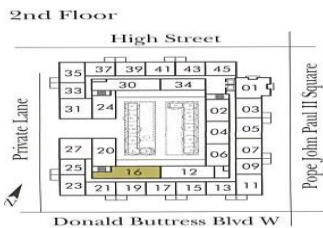

The Courtyard Cathedraltown

S TWO BEDROOM + DEN
with two bathrooms
1,133 sf plus juliet balcony

U TWO BEDROOM + DEN
with two bathrooms
1,253 sf plus juliet balcony

Suite 216, 316, PH16

Suite 230, 330, PH 30

All sizes and specifications are subject to change without notice. E.&O.E.

All sizes and specifications are subject to change without notice. E.&O.E.

The Courtyards Cathedraltown

R ONE BEDROOM + DEN
with one and a half bathrooms
1,193 sf plus 100 sf terrace