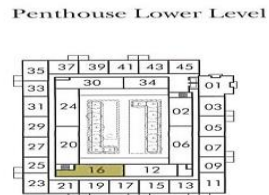

The Courtyard Cathedraltown

S TWO BEDROOM + DEN
with two bathrooms
1,133 sf plus juliet balcony

U TWO BEDROOM + DEN
with two bathrooms
1,253 sf plus juliet balcony

Suite 216, 316, PH16

Suite 230, 330, PH 30

All sizes and specifications are subject to change without notice. E.&O.E.

All sizes and specifications are subject to change without notice. E.&O.E.

The Courtyards Cathedraltown

R ONE BEDROOM + DEN
with one and a half bathrooms
1,193 sf plus 100 sf terrace

R ONE BEDROOM + DEN
with one and a half bathrooms
1,193 sf plus 100 sf terrace

LOWER LEVEL

UPPER LEVEL

Penthouse Lower Level

Penthouse Upper Level

All sizes and specifications are subject to change without notice. E.R.O.E.