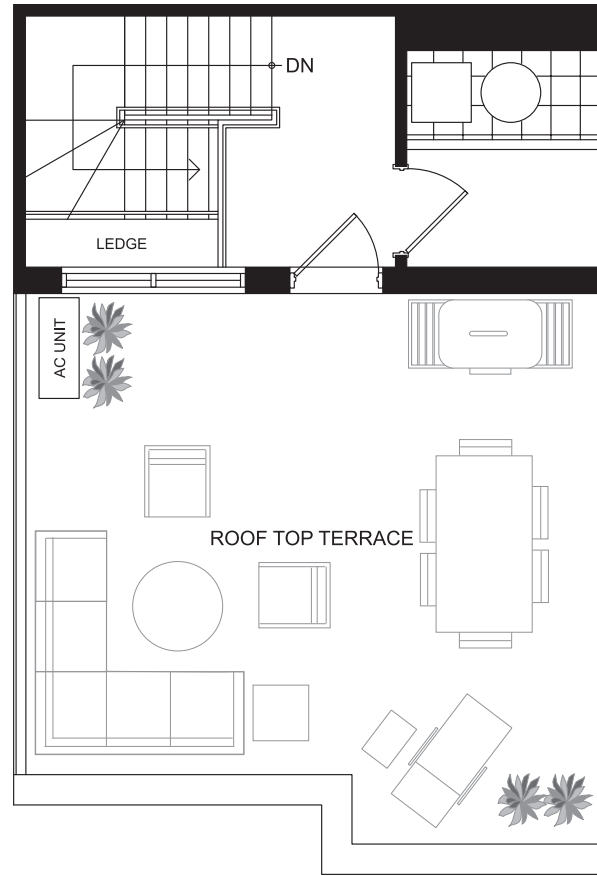

THE CRAWFORD

URBAN TOWNHOMES IN MILTON

THOMPSON

1321 SQUARE FEET

THOMPSON

1321 SQUARE FEET

Fernbrook
HOMES

Materials, specifications, and floor plans are subject to change without notice. All house renderings are artist's conceptions. All floor plans are approximate dimensions. Actual usable floor space may vary from the stated floor area. Floor plans can be a reverse image. E. & O.E. TH-4