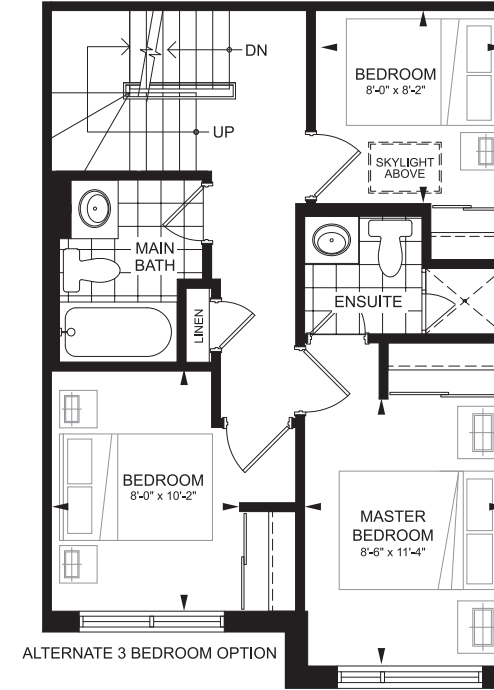

THE CRAWFORD

URBAN TOWNHOMES IN MILTON

THOMPSON

1321 SQUARE FEET

THOMPSON

1321 SQUARE FEET

Fernbrook
HOMES

Materials, specifications, and floor plans are subject to change without notice. All house renderings are artist's conceptions. All floor plans are approximate dimensions. Actual usable floor space may vary from the stated floor area. Floor plans can be a reverse image. E. & O.E. TH-4