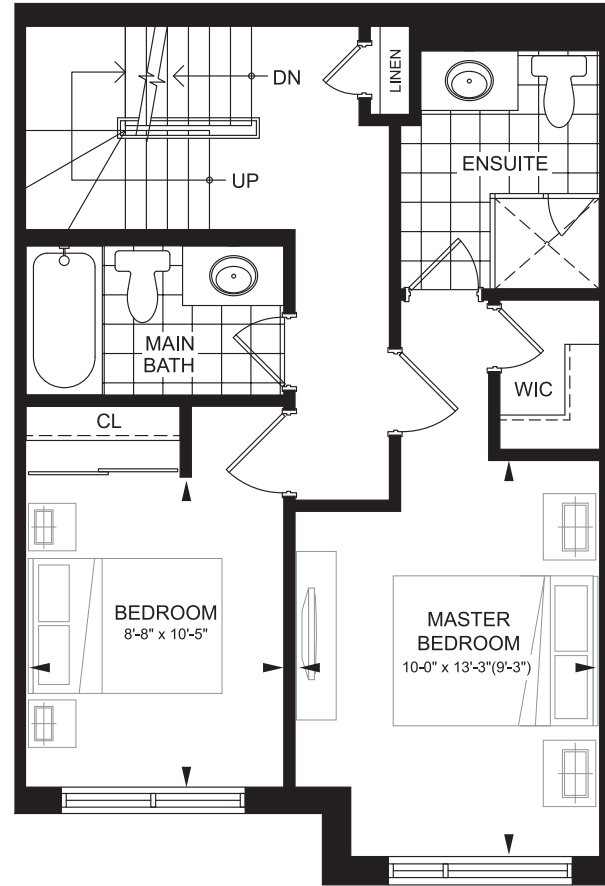

THE CRAWFORD

URBAN TOWNHOMES IN MILTON

THOMPSON

1321 SQUARE FEET

THOMPSON

1321 SQUARE FEET

Fernbrook
HOMES

Materials, specifications, and floor plans are subject to change without notice. All house renderings are artist's conceptions. All floor plans are approximate dimensions. Actual usable floor space may vary from the stated floor area. Floor plans can be a reverse image. E. & O.E. TH-4