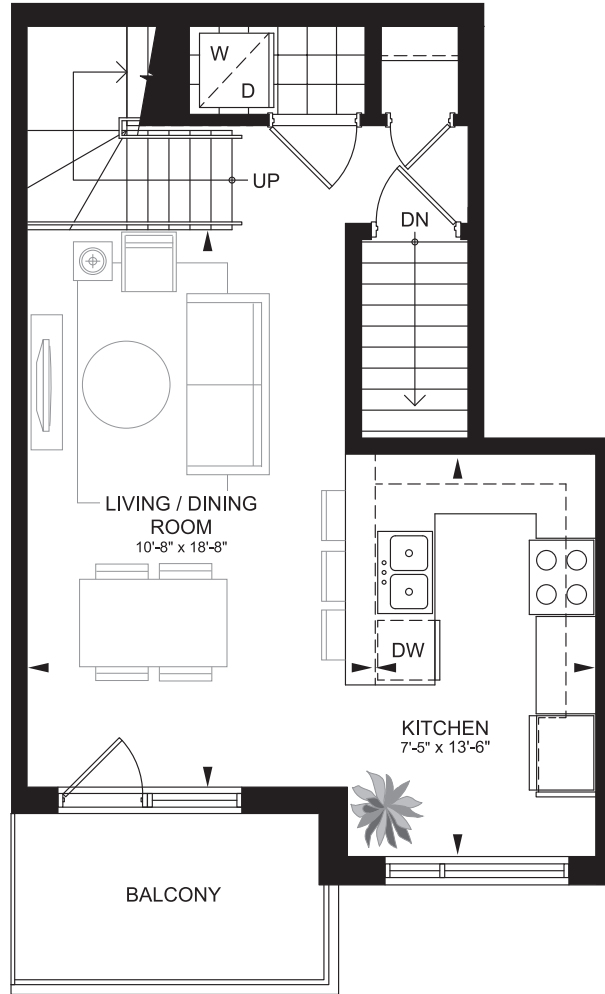

THE CRAWFORD

URBAN TOWNHOMES IN MILTON

THOMPSON

1321 SQUARE FEET

THOMPSON

1321 SQUARE FEET

Fernbrook
HOMES

Materials, specifications, and floor plans are subject to change without notice. All house renderings are artist's conceptions. All floor plans are approximate dimensions. Actual usable floor space may vary from the stated floor area. Floor plans can be a reverse image. E. & O.E. TH-4