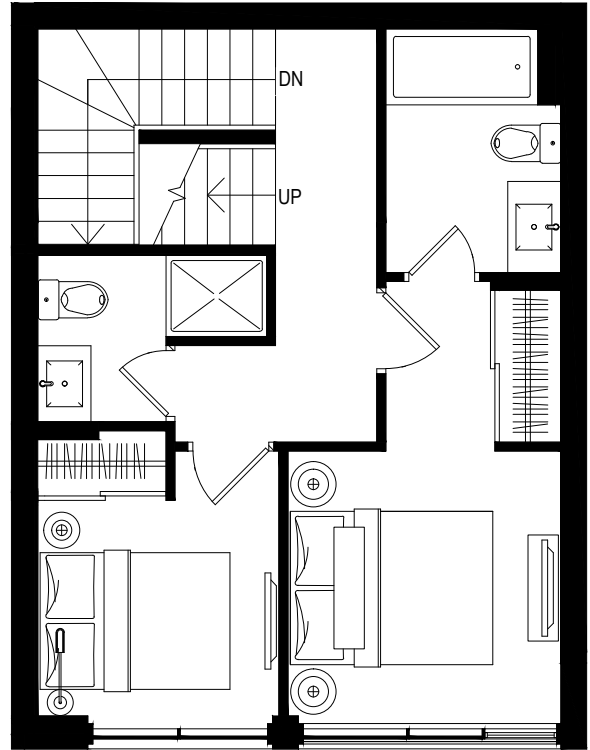

SAMPLE ROOFTOP TERRACE SUITE

Interior Living Space 1,141 SF

ROOFTOP

FOURTH FLOOR

-  ROOFTOP
-  FOURTH FLOOR
-  THIRD FLOOR
-  SECOND FLOOR
-  FIRST FLOOR

THIRD FLOOR

Some features may vary by suite design:

*Prices and specifications subject to change without notice. Illustrations on sales materials are artists' concepts. Some items and finishings illustrated may not be standard and may not be available. The furniture is displayed for illustration purposes only. Layout illustrated does not necessarily reflect the actual layout for the suite you are purchasing. The plans, specifications, materials used, approximate areas or square footages of the above noted suites are subject to change without notice and the Vendor/Declarant shall have no liability for any resulting variance(s) between the actual final area(s) thereof and the stated area(s) outlined above. See sales representative for details.