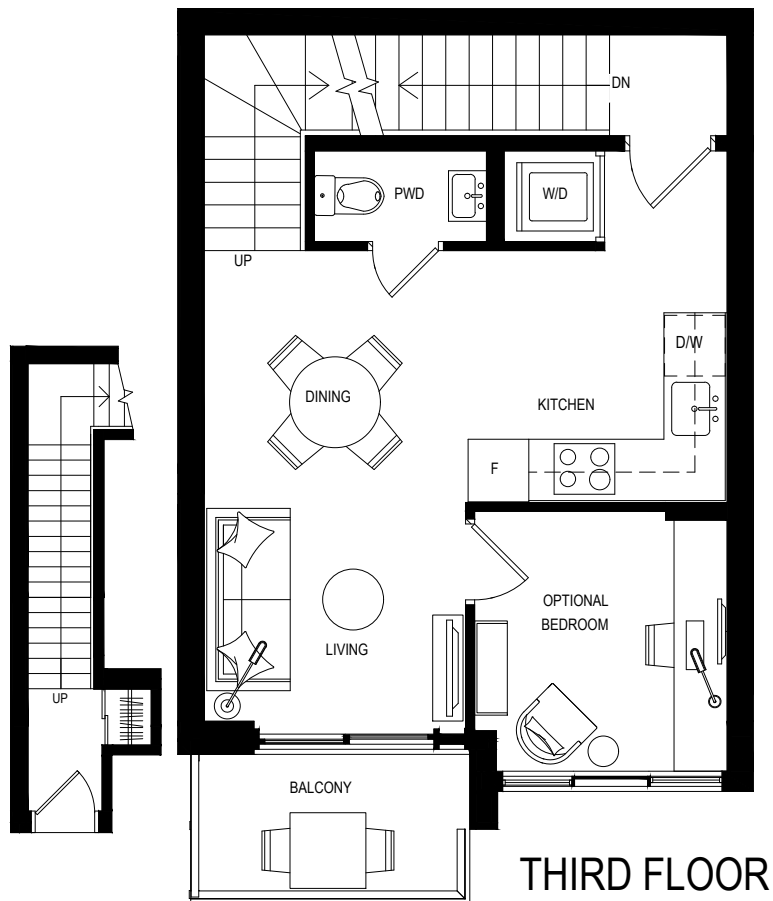

SAMPLE ROOFTOP TERRACE SUITE

Interior Living Space 1,141 SF

ROOFTOP

FOURTH FLOOR

-  ROOFTOP
-  FOURTH FLOOR
-  THIRD FLOOR
-  SECOND FLOOR
-  FIRST FLOOR

THIRD FLOOR

Some features may vary by suite design:

*Prices and specifications subject to change without notice. Illustrations on sales materials are artists' concepts. Some items and finishings illustrated may not be standard and may not be available. The furniture is displayed for illustration purposes only. Layout illustrated does not necessarily reflect the actual layout for the suite you are purchasing. The plans, specifications, materials used, approximate areas or square footages of the above noted suites are subject to change without notice and the Vendor/Declarant shall have no liability for any resulting variance(s) between the actual final area(s) thereof and the stated area(s) outlined above. See sales representative for details.