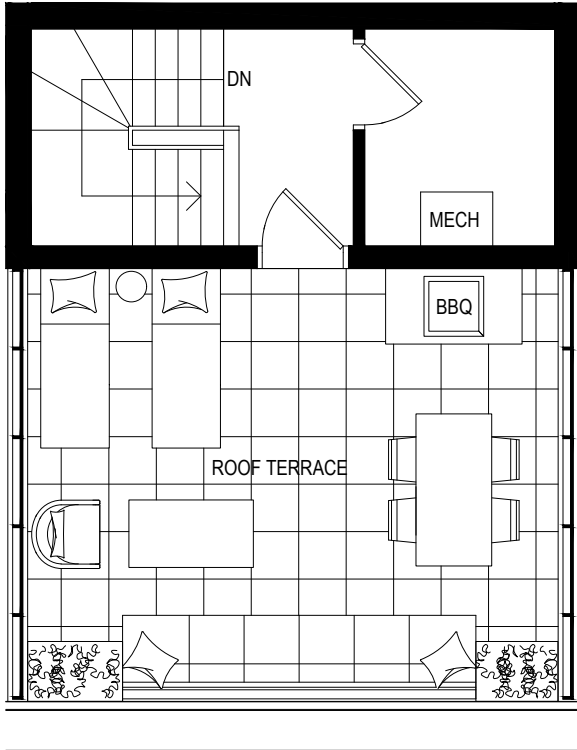

SAMPLE ROOFTOP TERRACE SUITE

Interior Living Space 1,141 SF

ROOFTOP

FOURTH FLOOR

-  ROOFTOP
-  FOURTH FLOOR
-  THIRD FLOOR
-  SECOND FLOOR
-  FIRST FLOOR

THIRD FLOOR

Some features may vary by suite design:

*Prices and specifications subject to change without notice. Illustrations on sales materials are artists' concepts. Some items and finishings illustrated may not be standard and may not be available. The furniture is displayed for illustration purposes only. Layout illustrated does not necessarily reflect the actual layout for the suite you are purchasing. The plans, specifications, materials used, approximate areas or square footages of the above noted suites are subject to change without notice and the Vendor/Declarant shall have no liability for any resulting variance(s) between the actual final area(s) thereof and the stated area(s) outlined above. See sales representative for details.