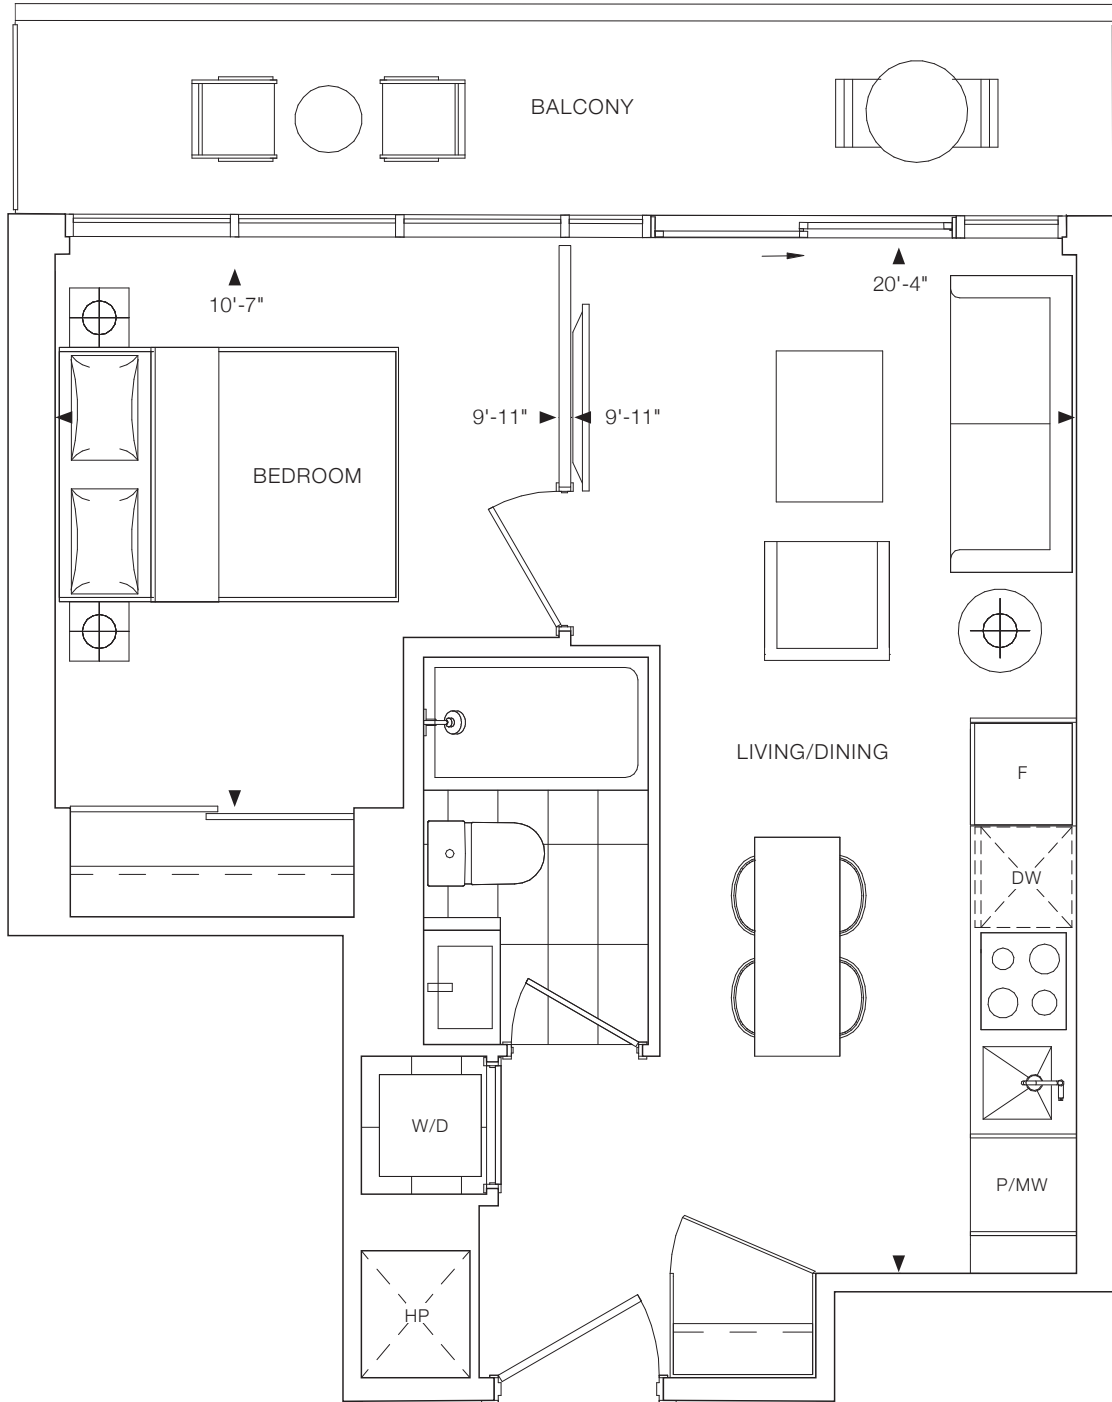

ELM
ON
YONGE

S1

JUNIOR 1 BEDROOM
INTERIOR: 300 SQ. FT.
TOTAL: 300 SQ. FT.

ELM
ON
YONGE

1B

1 BEDROOM
INTERIOR: 430 SQ.FT.
EXTERIOR: 89 SQ.FT.
TOTAL: 519 SQ.FT.

ELM
ON
YONGE

1D

1 BEDROOM
INTERIOR: 457 SQ.FT.
TOTAL: 457 SQ.FT.

ELM
ON
YONGE

1T+D

1 BEDROOM + DEN
INTERIOR: 474 SQ.FT.
TOTAL: 474 SQ.FT.

ELM
ON
YONGE

1C+D

1 BEDROOM + DEN
INTERIOR: 475 SQ.FT.
EXTERIOR: 81 SQ.FT.
TOTAL: 556 SQ.FT.

ELM
ON
YONGE

1A+D

1 BEDROOM + DEN
INTERIOR: 484 SQ.FT.
EXTERIOR: 79 SQ.FT.
TOTAL: 563 SQ.FT.

ELM
ON
YONGE

1S+D

1 BEDROOM + DEN
INTERIOR: 504 SQ.FT.
TOTAL: 504 SQ.FT.

ELM
ON
YONGE

1D+D

1 BEDROOM + DEN
INTERIOR: 509 SQ.FT.
TOTAL: 509 SQ.FT.

ELM
ON
YONGE

1Q+D

1 BEDROOM + DEN + 2 BATH
INTERIOR: 603 SQ.FT.
EXTERIOR: 78 SQ.FT.
TOTAL: 681 SQ.FT.

ELM
ON
YONGE

2A+M

2 BEDROOM + MEDIA + 2 BATH
INTERIOR: 596 SQ.FT.
EXTERIOR: 87 SQ.FT.
TOTAL: 683 SQ.FT.