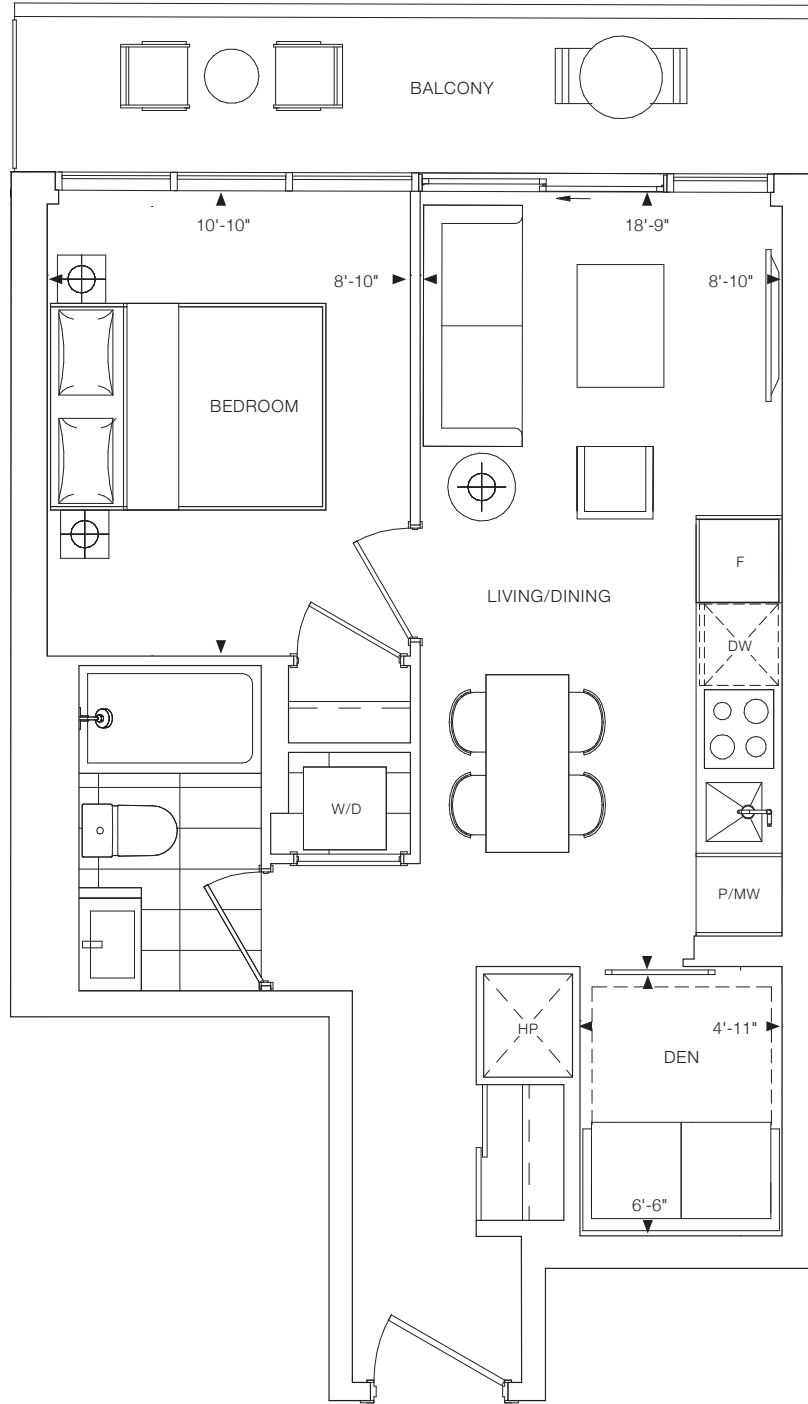

ELM
ON
YONGE

S1

JUNIOR 1 BEDROOM
INTERIOR: 300 SQ. FT.
TOTAL: 300 SQ. FT.

ELM
ON
YONGE

1B

1 BEDROOM
INTERIOR: 430 SQ.FT.
EXTERIOR: 89 SQ.FT.
TOTAL: 519 SQ.FT.

ELM
ON
YONGE

1D

1 BEDROOM
INTERIOR: 457 SQ.FT.
TOTAL: 457 SQ.FT.

ELM
ON
YONGE

1T+D

1 BEDROOM + DEN
INTERIOR: 474 SQ.FT.
TOTAL: 474 SQ.FT.

ELM
ON
YONGE

1C+D

1 BEDROOM + DEN
INTERIOR: 475 SQ.FT.
EXTERIOR: 81 SQ.FT.
TOTAL: 556 SQ.FT.

ELM
ON
YONGE

1A+D

1 BEDROOM + DEN
INTERIOR: 484 SQ.FT.
EXTERIOR: 79 SQ.FT.
TOTAL: 563 SQ.FT.

ELM
ON
YONGE

1S+D

1 BEDROOM + DEN
INTERIOR: 504 SQ.FT.
TOTAL: 504 SQ.FT.

ELM
ON
YONGE

1D+D

1 BEDROOM + DEN
INTERIOR: 509 SQ.FT.
TOTAL: 509 SQ.FT.

ELM
ON
YONGE

1Q+D

1 BEDROOM + DEN + 2 BATH
INTERIOR: 603 SQ.FT.
EXTERIOR: 78 SQ.FT.
TOTAL: 681 SQ.FT.

ELM
ON
YONGE

2A+M

2 BEDROOM + MEDIA + 2 BATH
INTERIOR: 596 SQ.FT.
EXTERIOR: 87 SQ.FT.
TOTAL: 683 SQ.FT.