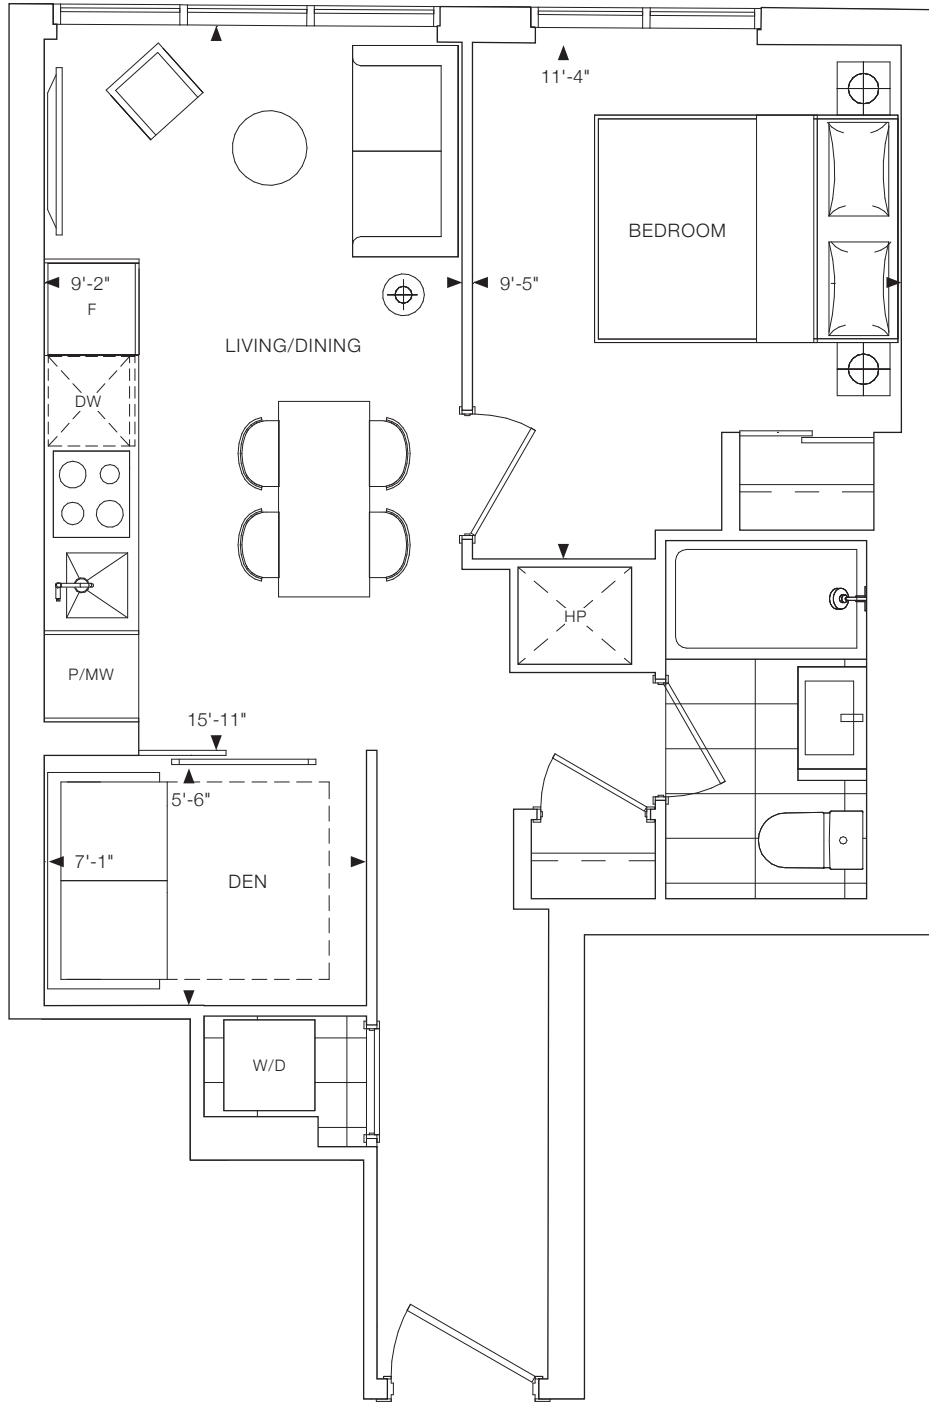

1 BEDROOM
INTERIOR: 457 SQ.FT.
TOTAL: 457 SQ.FT.

ELM
ON
YONGE

1T+D

1 BEDROOM + DEN
INTERIOR: 474 SQ.FT.
TOTAL: 474 SQ.FT.

ELM
ON
YONGE

1C+D

1 BEDROOM + DEN
INTERIOR: 475 SQ.FT.
EXTERIOR: 81 SQ.FT.
TOTAL: 556 SQ.FT.

ELM
ON
YONGE

1A+D

1 BEDROOM + DEN
INTERIOR: 484 SQ.FT.
EXTERIOR: 79 SQ.FT.
TOTAL: 563 SQ.FT.

ELM
ON
YONGE

1S+D

1 BEDROOM + DEN
INTERIOR: 504 SQ.FT.
TOTAL: 504 SQ.FT.

ELM
ON
YONGE

1D+D

1 BEDROOM + DEN
INTERIOR: 509 SQ.FT.
TOTAL: 509 SQ.FT.

ELM
ON
YONGE

1Q+D

1 BEDROOM + DEN + 2 BATH
INTERIOR: 603 SQ.FT.
EXTERIOR: 78 SQ.FT.
TOTAL: 681 SQ.FT.

ELM
ON
YONGE

2A+M

2 BEDROOM + MEDIA + 2 BATH
INTERIOR: 596 SQ.FT.
EXTERIOR: 87 SQ.FT.
TOTAL: 683 SQ.FT.

ELM
ON
YONGE

2D

2 BEDROOM + 2 BATH
INTERIOR: 639 SQ.FT.
EXTERIOR: 81 SQ.FT.
TOTAL: 720 SQ.FT.

ELM
ON
YONGE

2L

2 BEDROOM + 2 BATH
INTERIOR: 683 SQ.FT.
EXTERIOR: 165 SQ.FT.
TOTAL: 848 SQ.FT.

ELM
ON
YONGE

2M