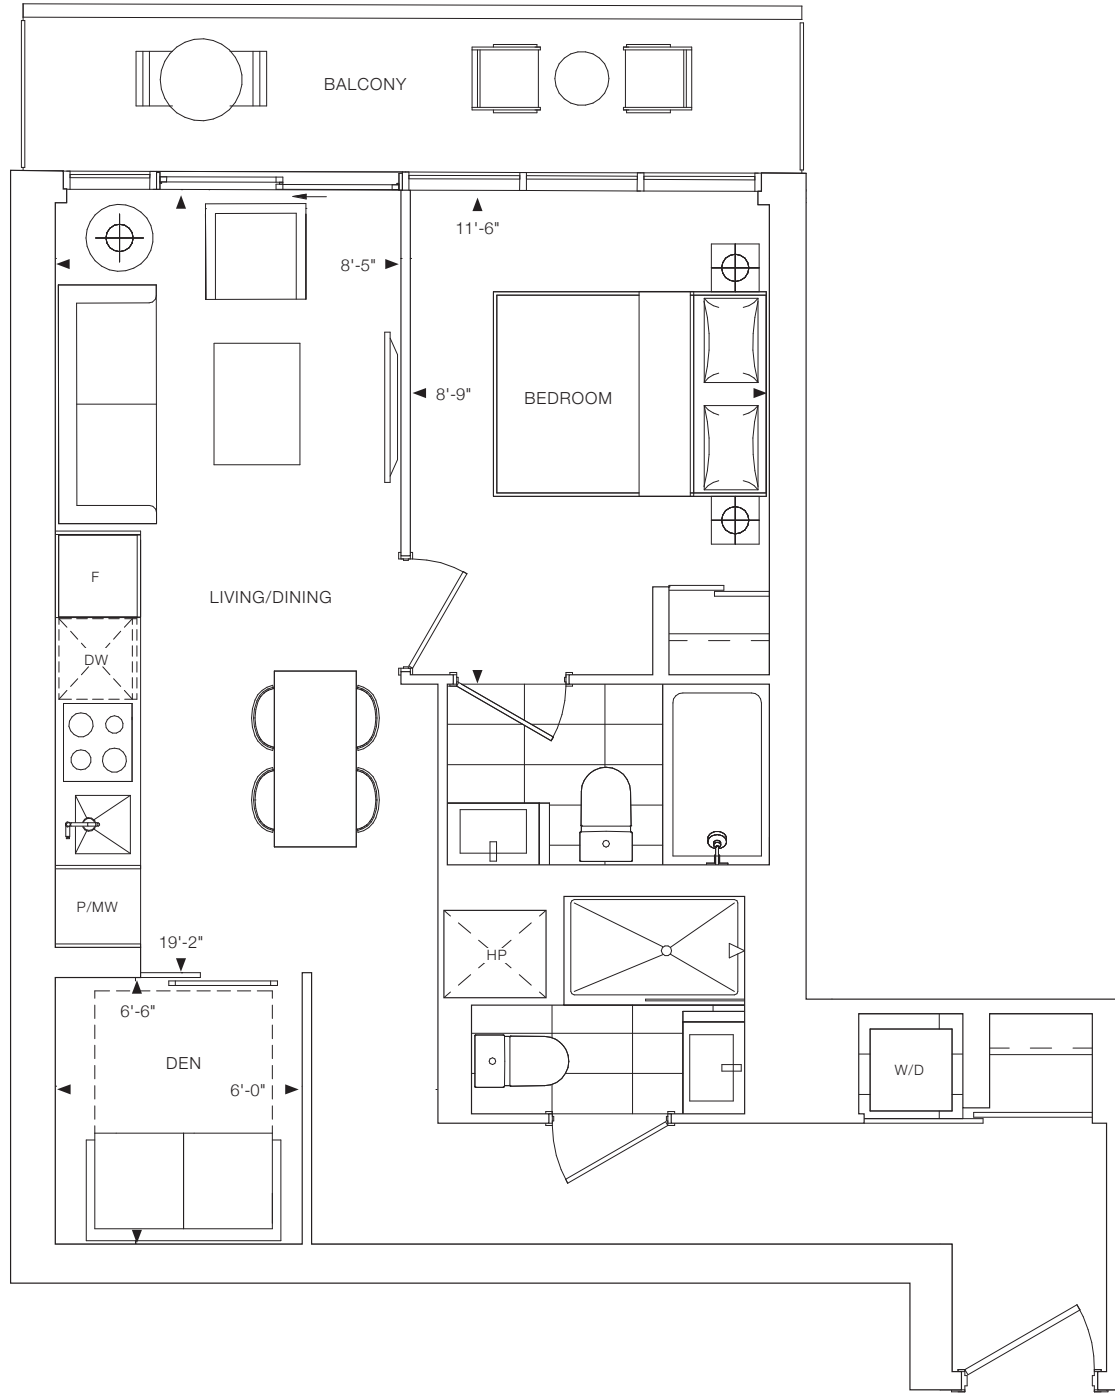

ELM
ON
YONGE

1A+D

1 BEDROOM + DEN
INTERIOR: 484 SQ.FT.
EXTERIOR: 79 SQ.FT.
TOTAL: 563 SQ.FT.

ELM
ON
YONGE

1S+D

1 BEDROOM + DEN
INTERIOR: 504 SQ.FT.
TOTAL: 504 SQ.FT.

ELM
ON
YONGE

1D+D

1 BEDROOM + DEN
INTERIOR: 509 SQ.FT.
TOTAL: 509 SQ.FT.

ELM
ON
YONGE

1Q+D

1 BEDROOM + DEN + 2 BATH
INTERIOR: 603 SQ.FT.
EXTERIOR: 78 SQ.FT.
TOTAL: 681 SQ.FT.

ELM
ON
YONGE

2A+M

2 BEDROOM + MEDIA + 2 BATH
INTERIOR: 596 SQ.FT.
EXTERIOR: 87 SQ.FT.
TOTAL: 683 SQ.FT.

ELM
ON
YONGE

2D

2 BEDROOM + 2 BATH
INTERIOR: 639 SQ.FT.
EXTERIOR: 81 SQ.FT.
TOTAL: 720 SQ.FT.

ELM
ON
YONGE

2L

2 BEDROOM + 2 BATH
INTERIOR: 683 SQ.FT.
EXTERIOR: 165 SQ.FT.
TOTAL: 848 SQ.FT.

ELM
ON
YONGE

2M