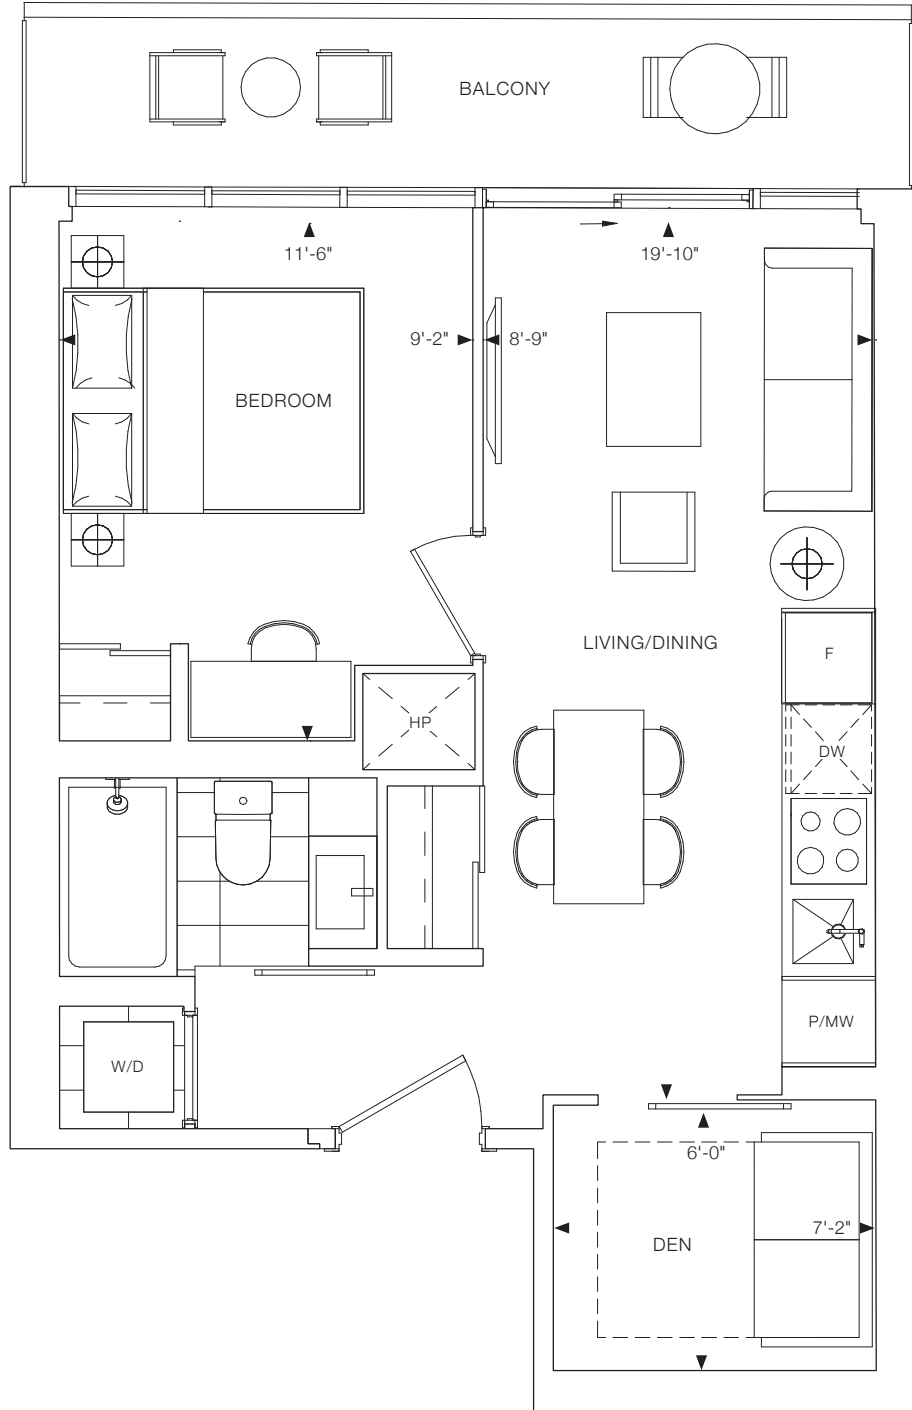

ELM
ON
YONGE

S1

JUNIOR 1 BEDROOM
INTERIOR: 300 SQ. FT.
TOTAL: 300 SQ. FT.

ELM
ON
YONGE

1B

1 BEDROOM
INTERIOR: 430 SQ.FT.
EXTERIOR: 89 SQ.FT.
TOTAL: 519 SQ.FT.

ELM
ON
YONGE

1D

1 BEDROOM
INTERIOR: 457 SQ.FT.
TOTAL: 457 SQ.FT.

ELM
ON
YONGE

1T+D

1 BEDROOM + DEN
INTERIOR: 474 SQ.FT.
TOTAL: 474 SQ.FT.

ELM
ON
YONGE

1C+D

1 BEDROOM + DEN
INTERIOR: 475 SQ.FT.
EXTERIOR: 81 SQ.FT.
TOTAL: 556 SQ.FT.

ELM
ON
YONGE

1A+D

1 BEDROOM + DEN
INTERIOR: 484 SQ.FT.
EXTERIOR: 79 SQ.FT.
TOTAL: 563 SQ.FT.

ELM
ON
YONGE

1S+D

1 BEDROOM + DEN
INTERIOR: 504 SQ.FT.
TOTAL: 504 SQ.FT.

ELM
ON
YONGE

1D+D

1 BEDROOM + DEN
INTERIOR: 509 SQ.FT.
TOTAL: 509 SQ.FT.

ELM
ON
YONGE

1Q+D

1 BEDROOM + DEN + 2 BATH
INTERIOR: 603 SQ.FT.
EXTERIOR: 78 SQ.FT.
TOTAL: 681 SQ.FT.

ELM
ON
YONGE

2A+M

2 BEDROOM + MEDIA + 2 BATH
INTERIOR: 596 SQ.FT.
EXTERIOR: 87 SQ.FT.
TOTAL: 683 SQ.FT.