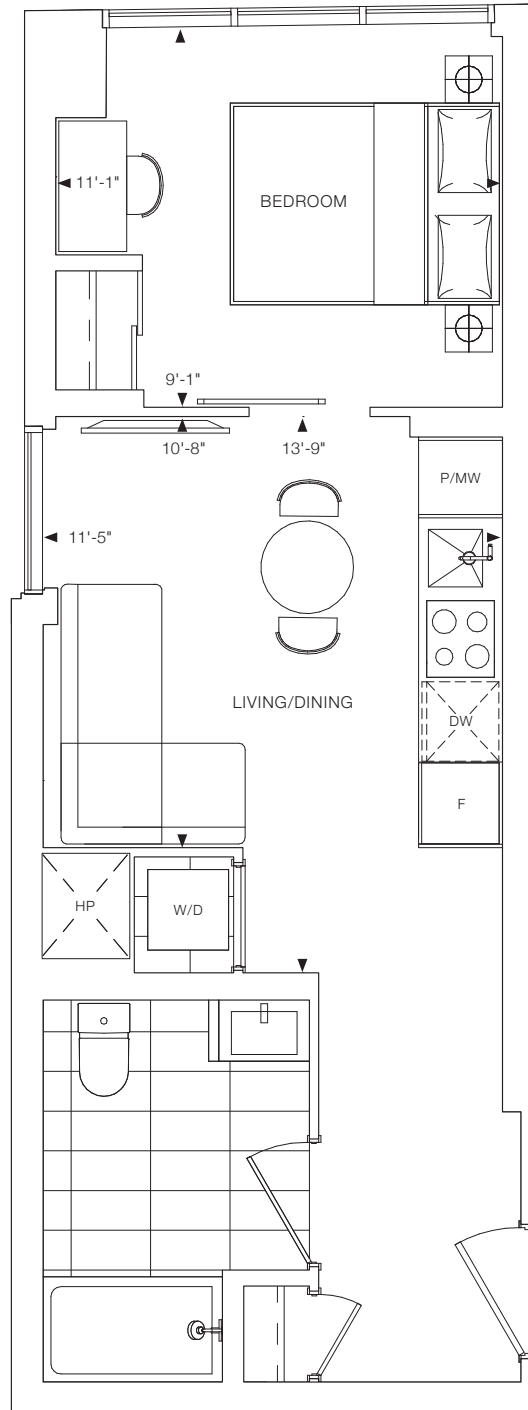

ELM
ON
YONGE

S1

JUNIOR 1 BEDROOM
INTERIOR: 300 SQ. FT.
TOTAL: 300 SQ. FT.

ELM
ON
YONGE

1B

1 BEDROOM
INTERIOR: 430 SQ.FT.
EXTERIOR: 89 SQ.FT.
TOTAL: 519 SQ.FT.

ELM
ON
YONGE

1D

1 BEDROOM
INTERIOR: 457 SQ.FT.
TOTAL: 457 SQ.FT.

ELM
ON
YONGE

1T+D

1 BEDROOM + DEN
INTERIOR: 474 SQ.FT.
TOTAL: 474 SQ.FT.

ELM
ON
YONGE

1C+D

1 BEDROOM + DEN
INTERIOR: 475 SQ.FT.
EXTERIOR: 81 SQ.FT.
TOTAL: 556 SQ.FT.

ELM
ON
YONGE

1A+D

1 BEDROOM + DEN
INTERIOR: 484 SQ.FT.
EXTERIOR: 79 SQ.FT.
TOTAL: 563 SQ.FT.

ELM
ON
YONGE

1S+D

1 BEDROOM + DEN
INTERIOR: 504 SQ.FT.
TOTAL: 504 SQ.FT.

ELM
ON
YONGE

1D+D

1 BEDROOM + DEN
INTERIOR: 509 SQ.FT.
TOTAL: 509 SQ.FT.

ELM
ON
YONGE

1Q+D

1 BEDROOM + DEN + 2 BATH
INTERIOR: 603 SQ.FT.
EXTERIOR: 78 SQ.FT.
TOTAL: 681 SQ.FT.

ELM
ON
YONGE

2A+M

2 BEDROOM + MEDIA + 2 BATH
INTERIOR: 596 SQ.FT.
EXTERIOR: 87 SQ.FT.
TOTAL: 683 SQ.FT.