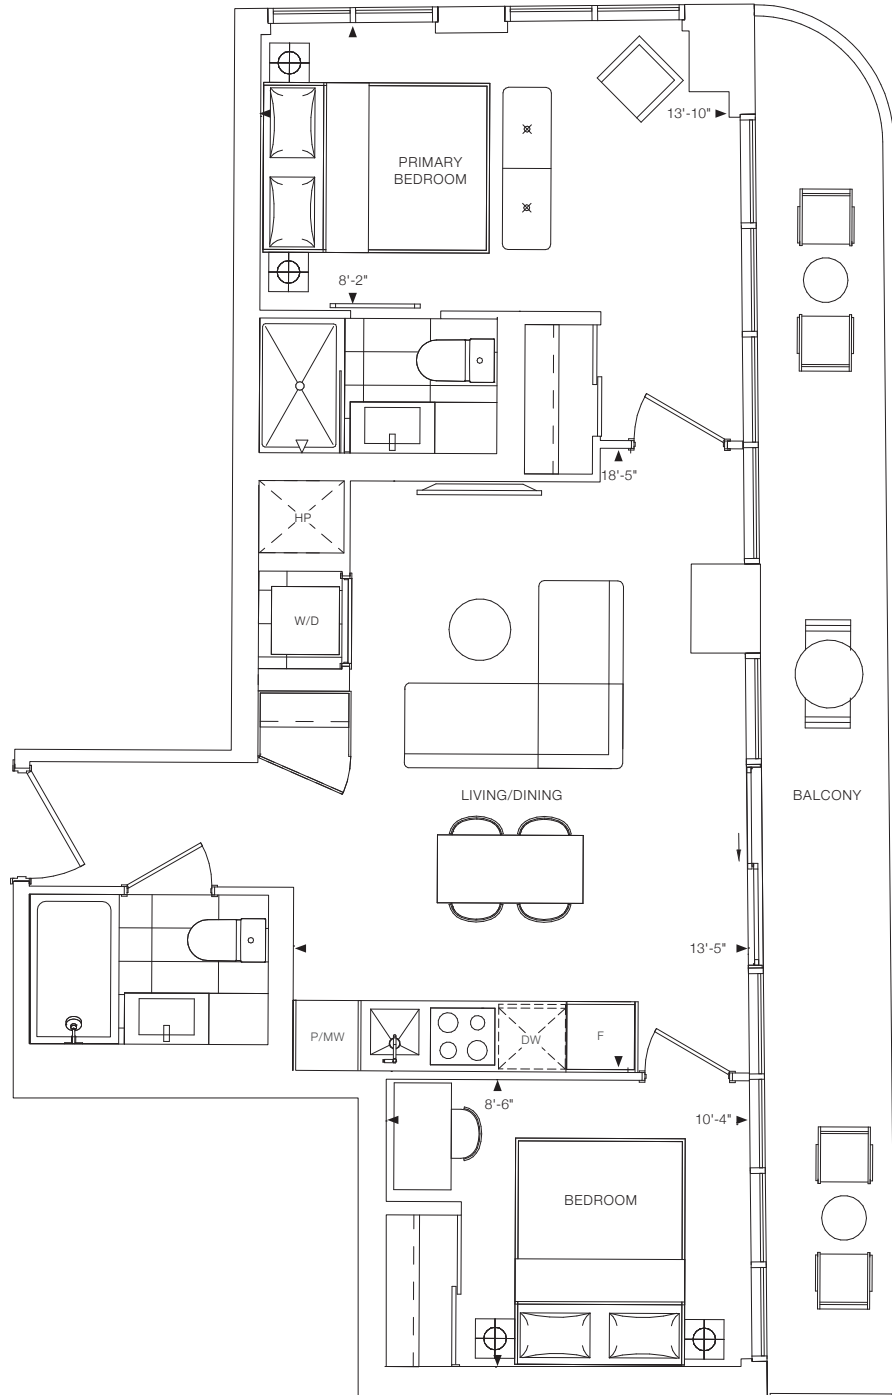

1 BEDROOM + DEN
INTERIOR: 509 SQ.FT.
TOTAL: 509 SQ.FT.

ELM
ON
YONGE

1Q+D

1 BEDROOM + DEN + 2 BATH
INTERIOR: 603 SQ.FT.
EXTERIOR: 78 SQ.FT.
TOTAL: 681 SQ.FT.

ELM
ON
YONGE

2A+M

2 BEDROOM + MEDIA + 2 BATH
INTERIOR: 596 SQ.FT.
EXTERIOR: 87 SQ.FT.
TOTAL: 683 SQ.FT.

ELM
ON
YONGE

2D

2 BEDROOM + 2 BATH
INTERIOR: 639 SQ.FT.
EXTERIOR: 81 SQ.FT.
TOTAL: 720 SQ.FT.

ELM
ON
YONGE

2L

2 BEDROOM + 2 BATH
INTERIOR: 683 SQ.FT.
EXTERIOR: 165 SQ.FT.
TOTAL: 848 SQ.FT.

ELM
ON
YONGE

2M

2 BEDROOM + 2 BATH
INTERIOR: 686 SQ.FT.
EXTERIOR: 244 SQ.FT.
TOTAL: 930 SQ.FT.

ELM
ON
YONGE

3A

3 BEDROOM + 2 BATH
INTERIOR: 767 SQ.FT.
EXTERIOR: 225 SQ.FT.
TOTAL: 992 SQ.FT.