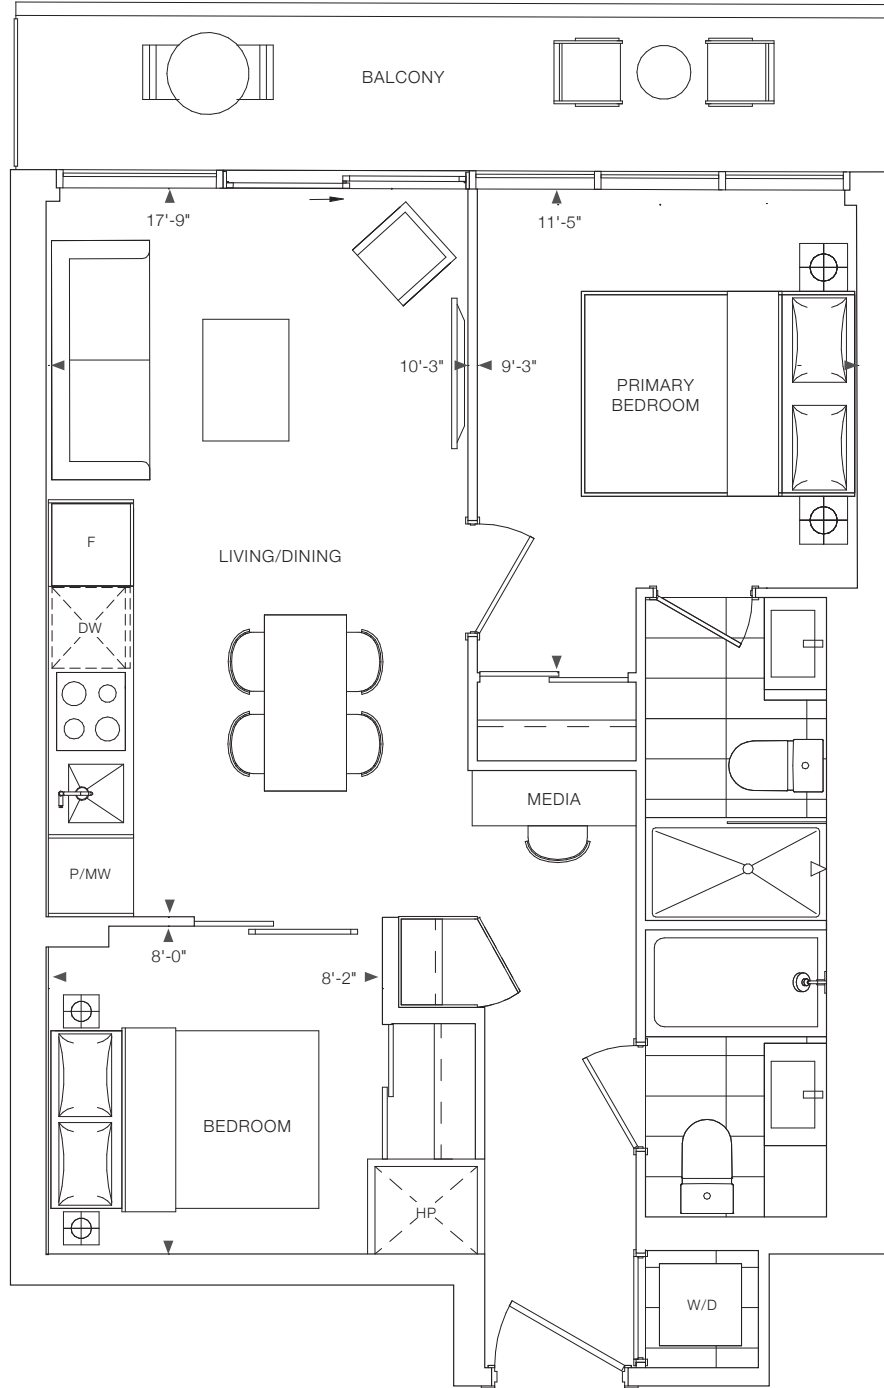

ELM
ON
YONGE

1A+D

1 BEDROOM + DEN
INTERIOR: 484 SQ.FT.
EXTERIOR: 79 SQ.FT.
TOTAL: 563 SQ.FT.

ELM
ON
YONGE

1S+D

1 BEDROOM + DEN
INTERIOR: 504 SQ.FT.
TOTAL: 504 SQ.FT.

ELM
ON
YONGE

1D+D

1 BEDROOM + DEN
INTERIOR: 509 SQ.FT.
TOTAL: 509 SQ.FT.

ELM
ON
YONGE

1Q+D

1 BEDROOM + DEN + 2 BATH
INTERIOR: 603 SQ.FT.
EXTERIOR: 78 SQ.FT.
TOTAL: 681 SQ.FT.

ELM
ON
YONGE

2A+M

2 BEDROOM + MEDIA + 2 BATH
INTERIOR: 596 SQ.FT.
EXTERIOR: 87 SQ.FT.
TOTAL: 683 SQ.FT.

ELM
ON
YONGE

2D

2 BEDROOM + 2 BATH
INTERIOR: 639 SQ.FT.
EXTERIOR: 81 SQ.FT.
TOTAL: 720 SQ.FT.

ELM
ON
YONGE

2L

2 BEDROOM + 2 BATH
INTERIOR: 683 SQ.FT.
EXTERIOR: 165 SQ.FT.
TOTAL: 848 SQ.FT.

ELM
ON
YONGE

2M

2 BEDROOM + 2 BATH
INTERIOR: 686 SQ.FT.
EXTERIOR: 244 SQ.FT.
TOTAL: 930 SQ.FT.

ELM
ON
YONGE

3A

3 BEDROOM + 2 BATH
INTERIOR: 767 SQ.FT.
EXTERIOR: 225 SQ.FT.
TOTAL: 992 SQ.FT.