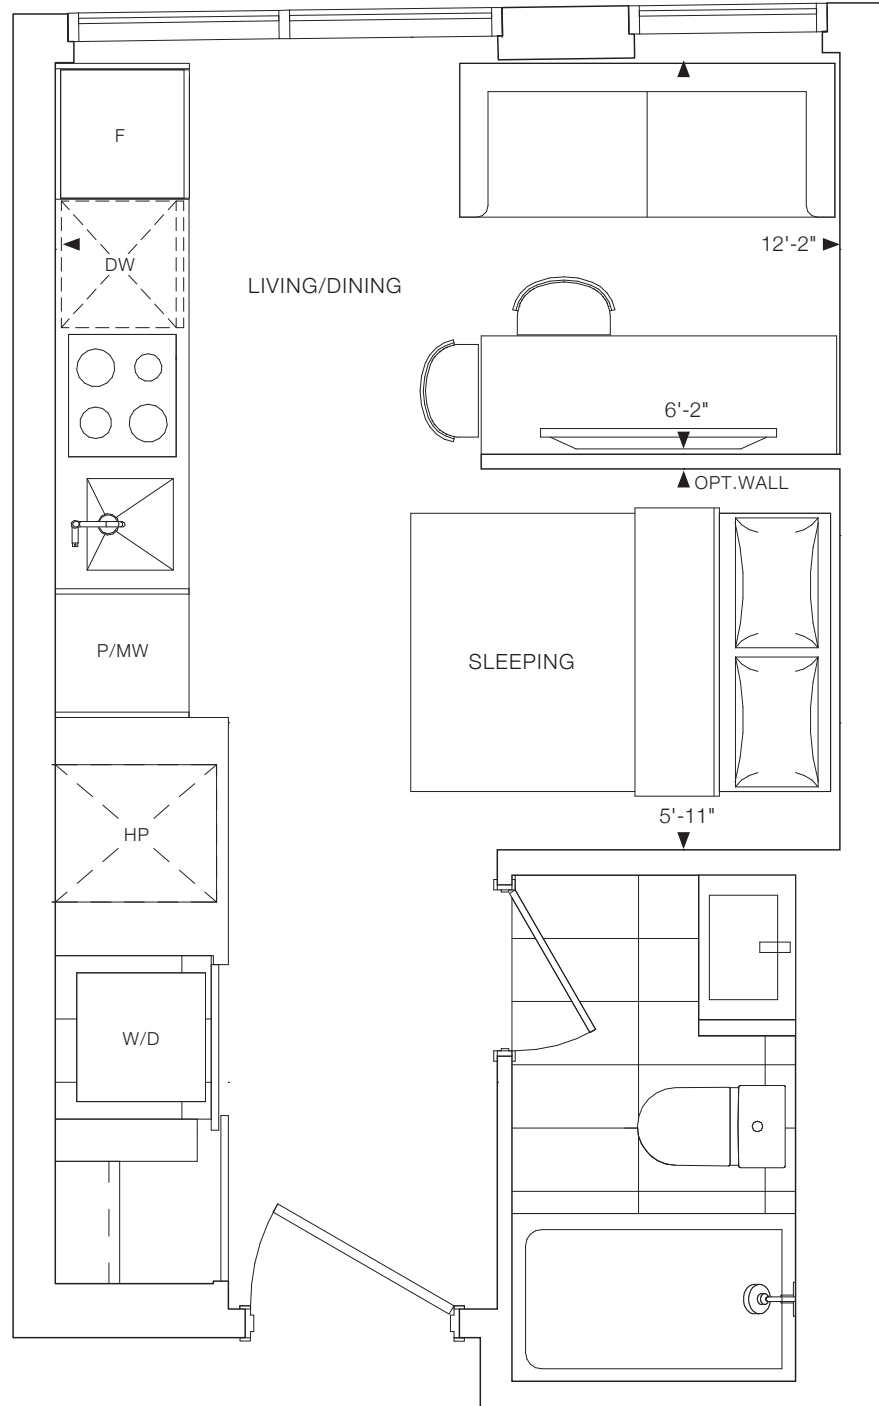

ELM
ON
YONGE

S1

JUNIOR 1 BEDROOM
INTERIOR: 300 SQ. FT.
TOTAL: 300 SQ. FT.

ELM
ON
YONGE

1B

1 BEDROOM
INTERIOR: 430 SQ.FT.
EXTERIOR: 89 SQ.FT.
TOTAL: 519 SQ.FT.

ELM
ON
YONGE

1D

1 BEDROOM
INTERIOR: 457 SQ.FT.
TOTAL: 457 SQ.FT.

ELM
ON
YONGE

1T+D

1 BEDROOM + DEN
INTERIOR: 474 SQ.FT.
TOTAL: 474 SQ.FT.

ELM
ON
YONGE

1C+D

1 BEDROOM + DEN
INTERIOR: 475 SQ.FT.
EXTERIOR: 81 SQ.FT.
TOTAL: 556 SQ.FT.

ELM
ON
YONGE

1A+D

1 BEDROOM + DEN
INTERIOR: 484 SQ.FT.
EXTERIOR: 79 SQ.FT.
TOTAL: 563 SQ.FT.

ELM
ON
YONGE

1S+D

1 BEDROOM + DEN
INTERIOR: 504 SQ.FT.
TOTAL: 504 SQ.FT.

ELM
ON
YONGE

1D+D

1 BEDROOM + DEN
INTERIOR: 509 SQ.FT.
TOTAL: 509 SQ.FT.

ELM
ON
YONGE

1Q+D

1 BEDROOM + DEN + 2 BATH
INTERIOR: 603 SQ.FT.
EXTERIOR: 78 SQ.FT.
TOTAL: 681 SQ.FT.

ELM
ON
YONGE

2A+M

2 BEDROOM + MEDIA + 2 BATH
INTERIOR: 596 SQ.FT.
EXTERIOR: 87 SQ.FT.
TOTAL: 683 SQ.FT.