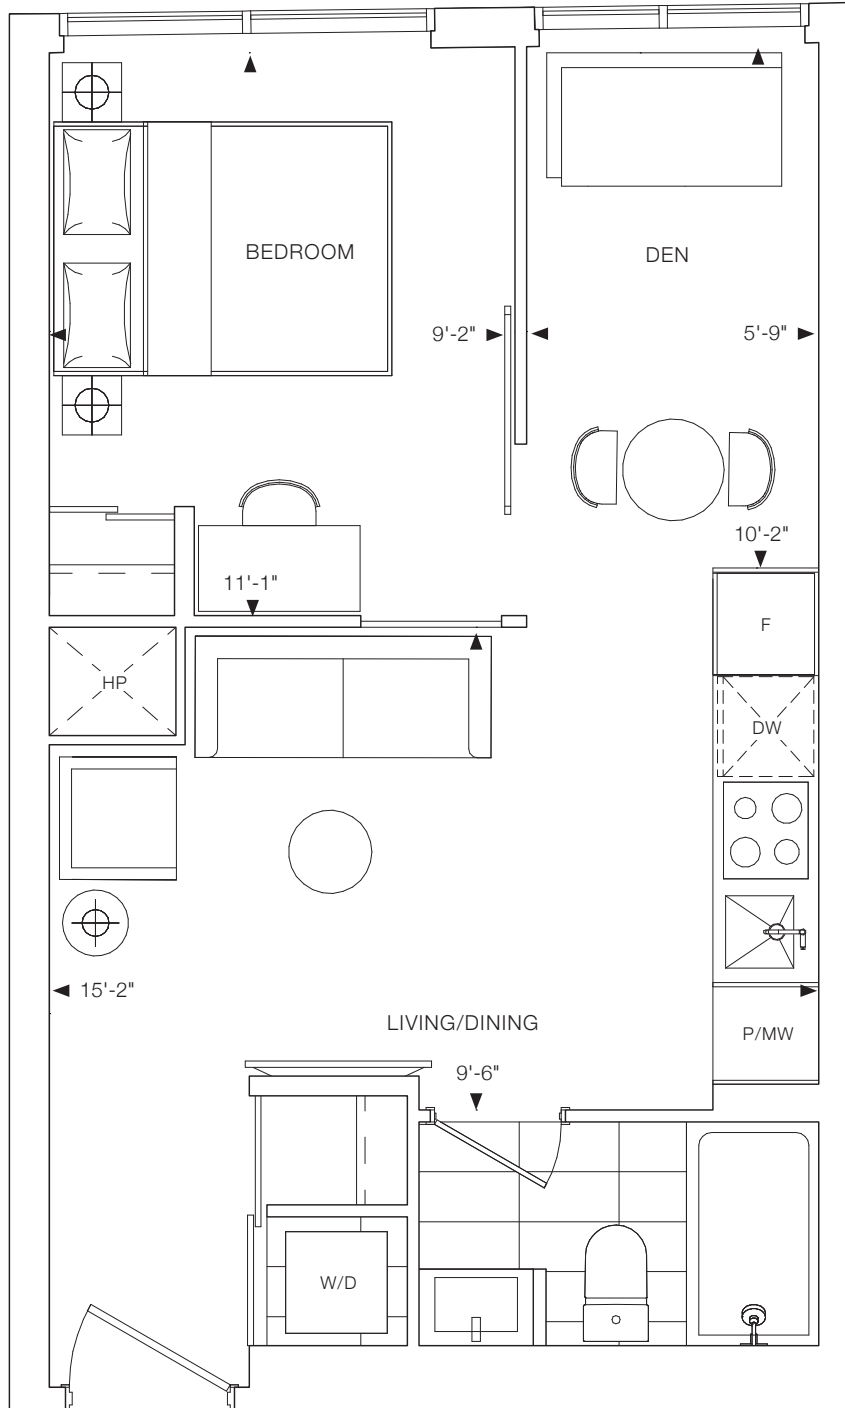

ELM
ON
YONGE

S1

JUNIOR 1 BEDROOM
INTERIOR: 300 SQ. FT.
TOTAL: 300 SQ. FT.

ELM
ON
YONGE

1B

1 BEDROOM
INTERIOR: 430 SQ.FT.
EXTERIOR: 89 SQ.FT.
TOTAL: 519 SQ.FT.

ELM
ON
YONGE

1D

1 BEDROOM
INTERIOR: 457 SQ.FT.
TOTAL: 457 SQ.FT.

ELM
ON
YONGE

1T+D

1 BEDROOM + DEN
INTERIOR: 474 SQ.FT.
TOTAL: 474 SQ.FT.

ELM
ON
YONGE

1C+D

1 BEDROOM + DEN
INTERIOR: 475 SQ.FT.
EXTERIOR: 81 SQ.FT.
TOTAL: 556 SQ.FT.

ELM
ON
YONGE

1A+D

1 BEDROOM + DEN
INTERIOR: 484 SQ.FT.
EXTERIOR: 79 SQ.FT.
TOTAL: 563 SQ.FT.

ELM
ON
YONGE

1S+D

1 BEDROOM + DEN
INTERIOR: 504 SQ.FT.
TOTAL: 504 SQ.FT.

ELM
ON
YONGE

1D+D

1 BEDROOM + DEN
INTERIOR: 509 SQ.FT.
TOTAL: 509 SQ.FT.

ELM
ON
YONGE

1Q+D

1 BEDROOM + DEN + 2 BATH
INTERIOR: 603 SQ.FT.
EXTERIOR: 78 SQ.FT.
TOTAL: 681 SQ.FT.

ELM
ON
YONGE

2A+M

2 BEDROOM + MEDIA + 2 BATH
INTERIOR: 596 SQ.FT.
EXTERIOR: 87 SQ.FT.
TOTAL: 683 SQ.FT.