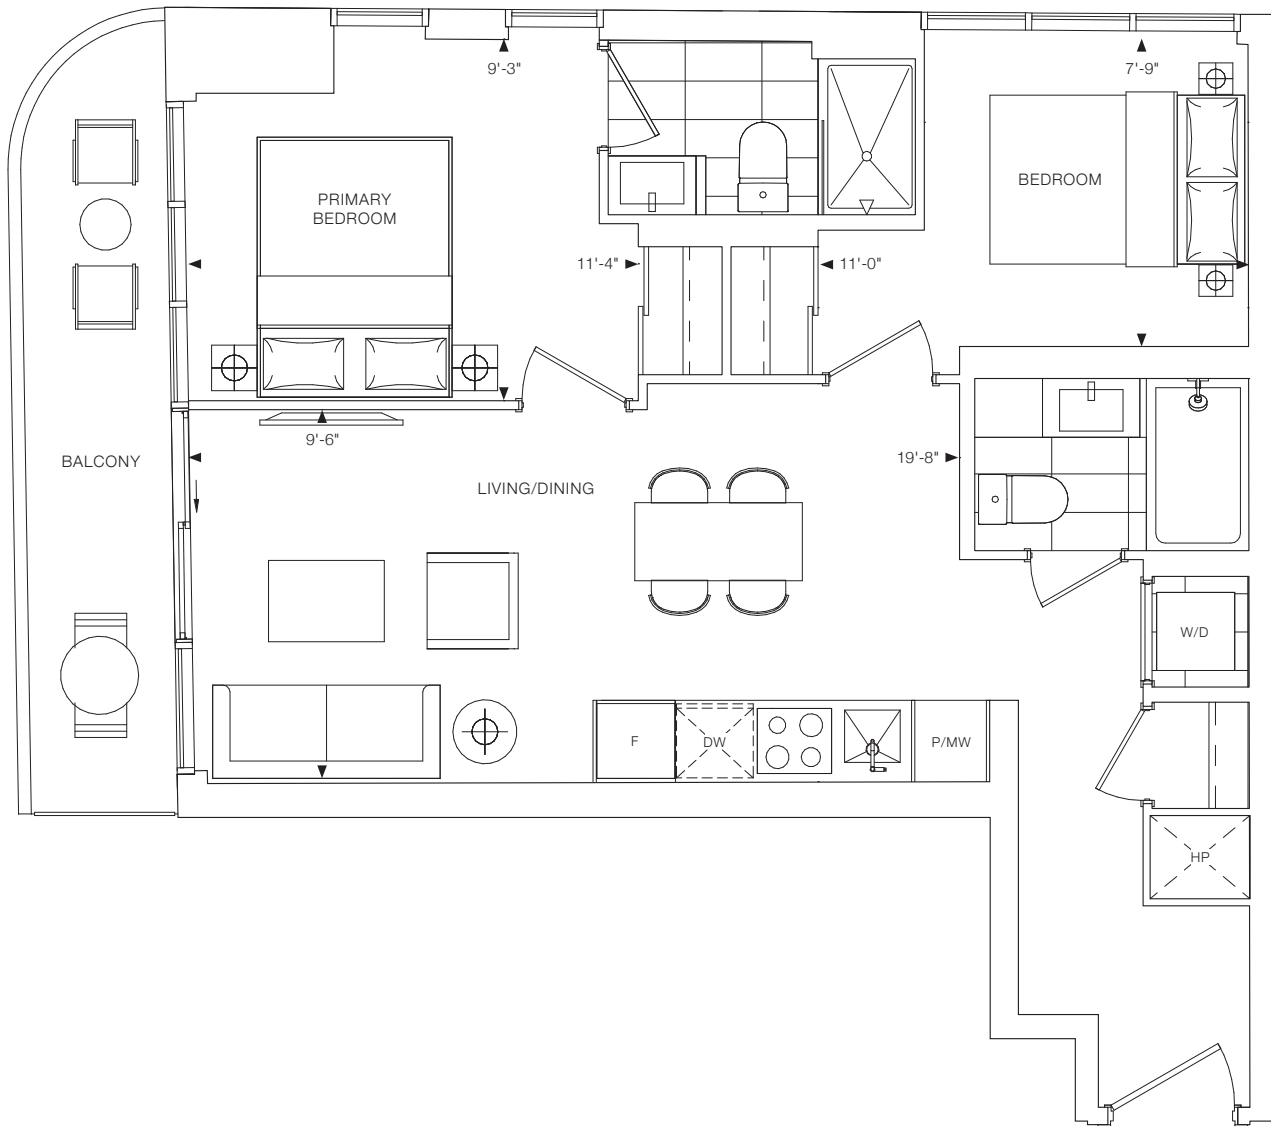

ELM
ON
YONGE

1A+D

1 BEDROOM + DEN
INTERIOR: 484 SQ.FT.
EXTERIOR: 79 SQ.FT.
TOTAL: 563 SQ.FT.

ELM
ON
YONGE

1S+D

1 BEDROOM + DEN
INTERIOR: 504 SQ.FT.
TOTAL: 504 SQ.FT.

ELM
ON
YONGE

1D+D

1 BEDROOM + DEN
INTERIOR: 509 SQ.FT.
TOTAL: 509 SQ.FT.

ELM
ON
YONGE

1Q+D

1 BEDROOM + DEN + 2 BATH
INTERIOR: 603 SQ.FT.
EXTERIOR: 78 SQ.FT.
TOTAL: 681 SQ.FT.

ELM
ON
YONGE

2A+M

2 BEDROOM + MEDIA + 2 BATH
INTERIOR: 596 SQ.FT.
EXTERIOR: 87 SQ.FT.
TOTAL: 683 SQ.FT.

ELM
ON
YONGE

2D

2 BEDROOM + 2 BATH
INTERIOR: 639 SQ.FT.
EXTERIOR: 81 SQ.FT.
TOTAL: 720 SQ.FT.

ELM
ON
YONGE

2L

2 BEDROOM + 2 BATH
INTERIOR: 683 SQ.FT.
EXTERIOR: 165 SQ.FT.
TOTAL: 848 SQ.FT.

ELM
ON
YONGE

2M