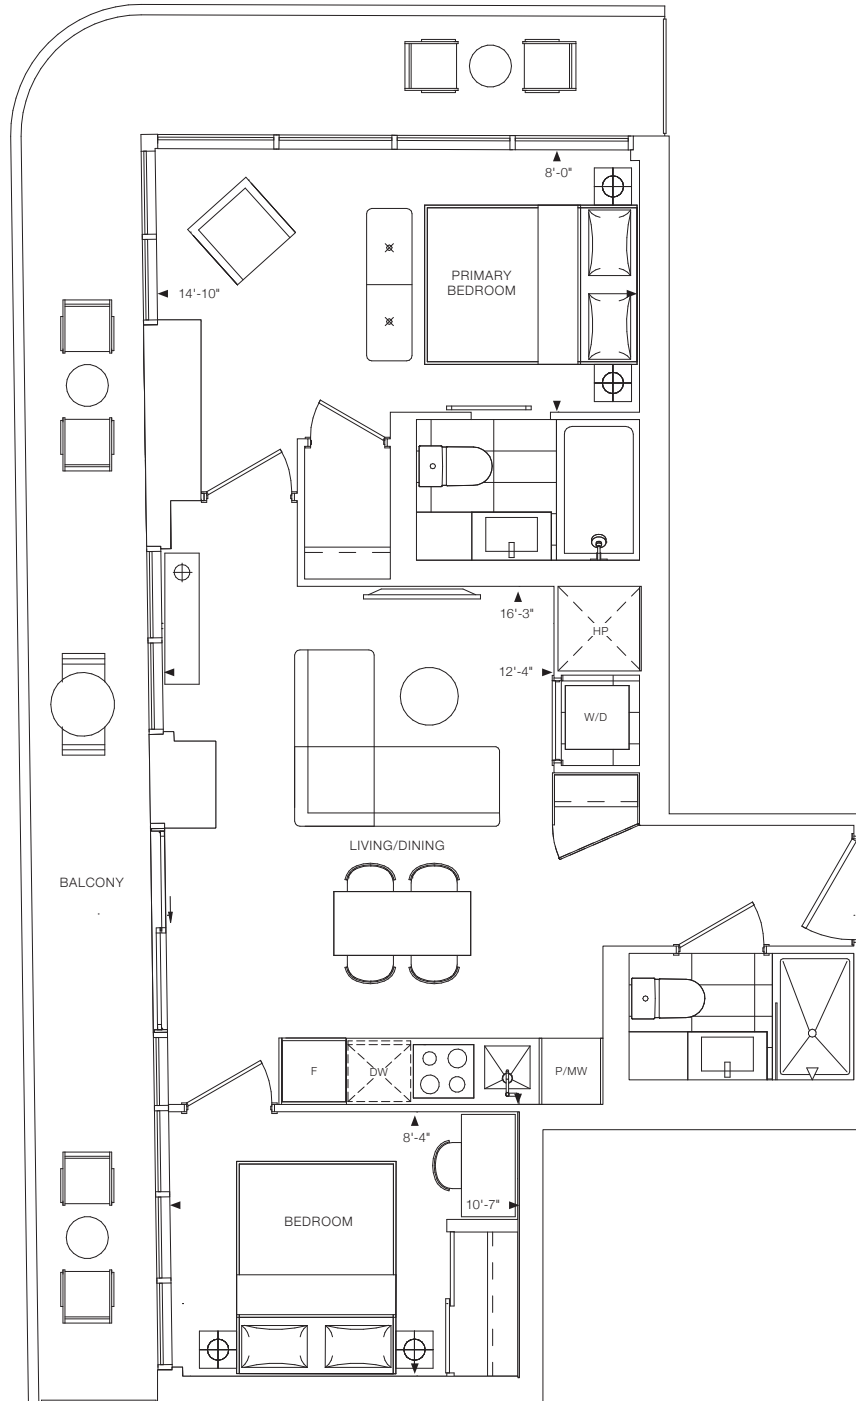

ELM
ON
YONGE

1A+D

1 BEDROOM + DEN
INTERIOR: 484 SQ.FT.
EXTERIOR: 79 SQ.FT.
TOTAL: 563 SQ.FT.

ELM
ON
YONGE

1S+D

1 BEDROOM + DEN
INTERIOR: 504 SQ.FT.
TOTAL: 504 SQ.FT.

ELM
ON
YONGE

1D+D

1 BEDROOM + DEN
INTERIOR: 509 SQ.FT.
TOTAL: 509 SQ.FT.

ELM
ON
YONGE

1Q+D

1 BEDROOM + DEN + 2 BATH
INTERIOR: 603 SQ.FT.
EXTERIOR: 78 SQ.FT.
TOTAL: 681 SQ.FT.

ELM
ON
YONGE

2A+M

2 BEDROOM + MEDIA + 2 BATH
INTERIOR: 596 SQ.FT.
EXTERIOR: 87 SQ.FT.
TOTAL: 683 SQ.FT.

ELM
ON
YONGE

2D

2 BEDROOM + 2 BATH
INTERIOR: 639 SQ.FT.
EXTERIOR: 81 SQ.FT.
TOTAL: 720 SQ.FT.

ELM
ON
YONGE

2L

2 BEDROOM + 2 BATH
INTERIOR: 683 SQ.FT.
EXTERIOR: 165 SQ.FT.
TOTAL: 848 SQ.FT.

ELM
ON
YONGE

2M

2 BEDROOM + 2 BATH
INTERIOR: 686 SQ.FT.
EXTERIOR: 244 SQ.FT.
TOTAL: 930 SQ.FT.

ELM
ON
YONGE

3A

3 BEDROOM + 2 BATH
INTERIOR: 767 SQ.FT.
EXTERIOR: 225 SQ.FT.
TOTAL: 992 SQ.FT.